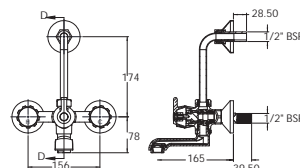

Bib Cock with Wall Flange

G1404A1