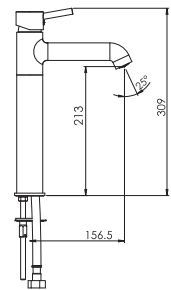

Agate (Quarter-Turn Range)

WITH NEW HANDLE

Tall Body Basin Mixer

G0663A1

Tall Body Pillar Cock

G0664A1

Swan Neck Pillar Cock

G0603A1