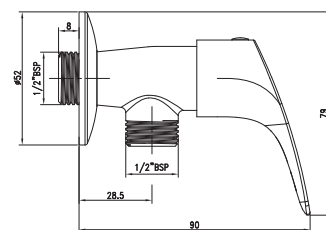

Wall Mounted
Sink Mixer

NEW

T3835A1