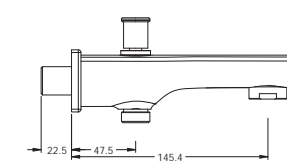

G2328A1

Verve Bath Spout with Diverter

NEW

T3928A1

Smart

High Neck Pillar Tap

G3764A1

Multi-usage Bib Tap (With Bottom Extension Nozzle)