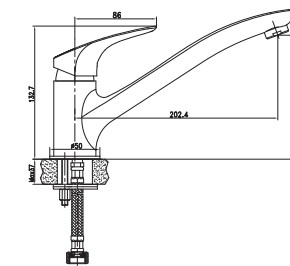

NEW

T3834A1

Concealed Stop
Cock 1/2"

NEW

T3811A1

Deck Mounted Sink Mixer

T3850A1

Wall Mounted
Sink Cock