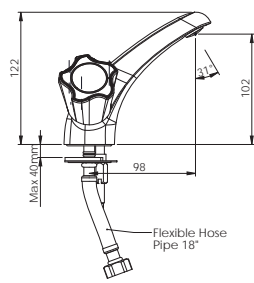

Pillar Cock with Aerator

G3002A1