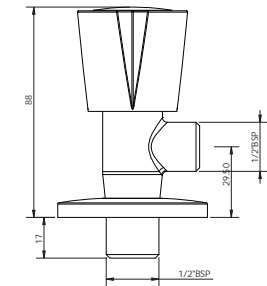

G1806A1

Two-way Bib Cock

G1867A1

Angle Valve with Wall Flange

G1853A1

Concealed Stop Cock 1/2"
Concealed Stop Cock 3/4"

G1861A1
G1862A1

Bib Cock with Wall Flange*