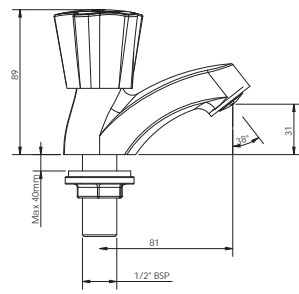

Swan Neck Pillar Cock

G3068A1