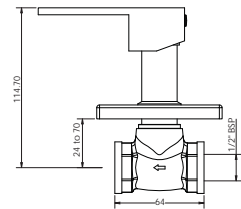

Bib Cock with Wall Flange

G4104A1