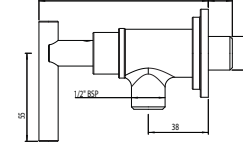

Two-way Angle Valve

G0643A1