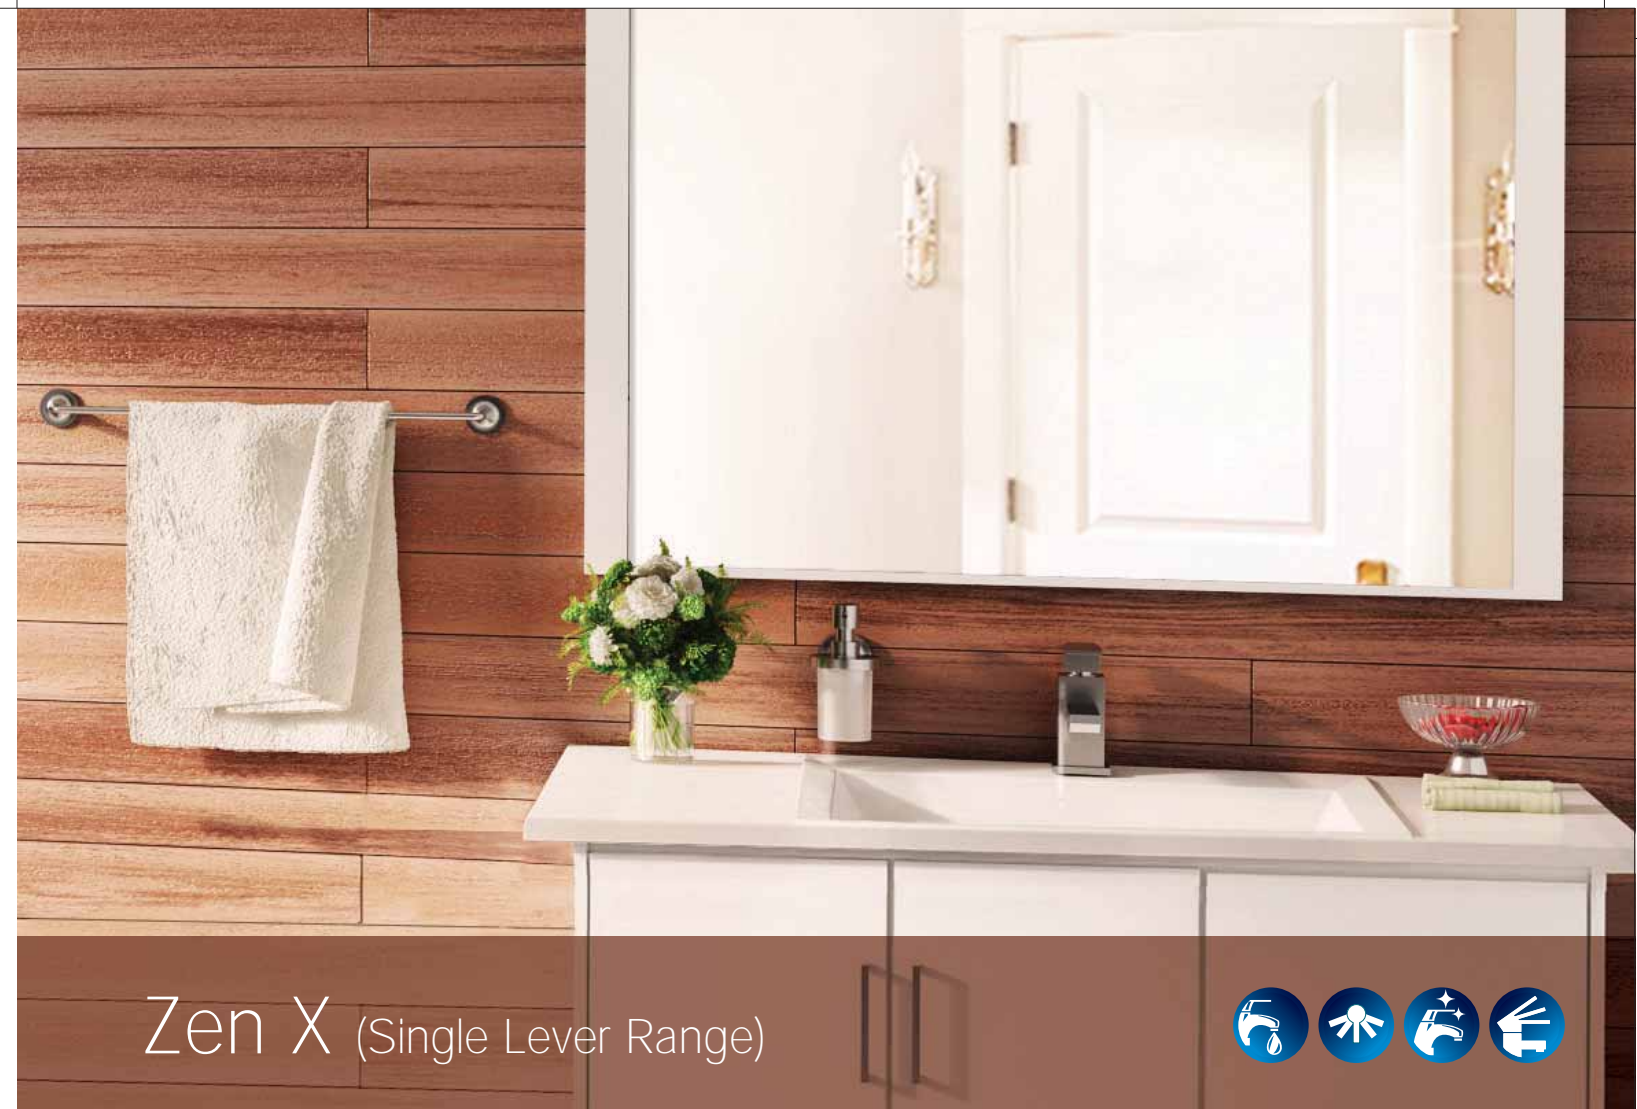

NEW Trento (Single Lever Range)

T4314A1

T4302A1

Zen X (Single Lever Range)

T4326A1 (Upper Trim)
G4226A1 (Body)