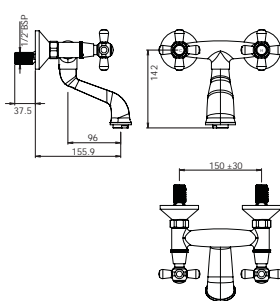

Angle Valve with Wall Flange

G0307A1