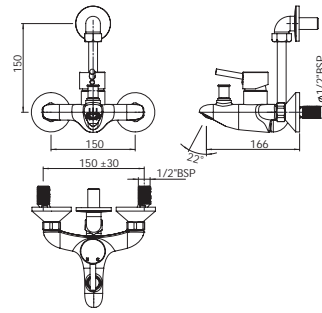

G3150A1
G5051A1

Concealed Stop Cock 1/2"
Concealed Stop Cock 3/4"

G3161A1
G3162A1

Single Lever Wall Mixer with provision for Overhead Shower

G3154A1

Two-way Bib Cock

G3167A1

Angle Valve