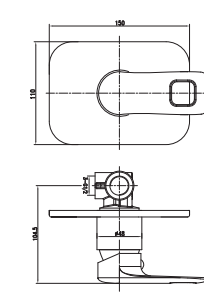

Pillar Tap

T3902A1