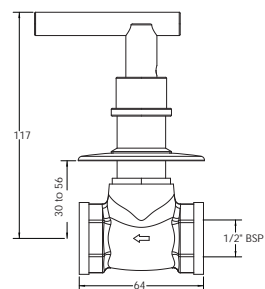

Bib Cock with Wall Flange
 Bib Cock with Wall Flange Green