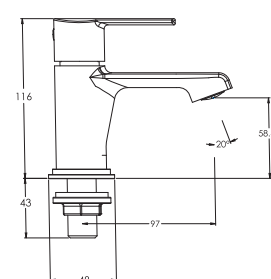

3-Inlet Diverter Upper Trim
3-Inlet Concealed Diverter Body

T9967A1
T9969A1