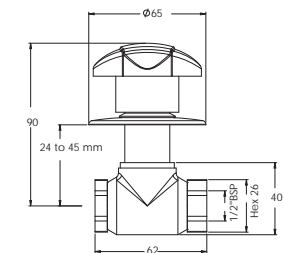

Coral (Half-Turn Range)

G1434A1

G1453A1

G1435A1

Amber (Half-Turn Range)

G3414A1

G3402A1

G3403A1

G1421A1

G3417A1

G3416A1

G3411A1
G3412A1