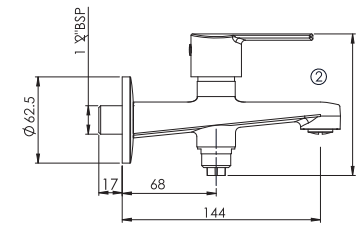

G3150A1
G5051A1

Concealed Stop Cock 1/2"
Concealed Stop Cock 3/4"

G3161A1
G3162A1

Single Lever Wall Mixer with provision for Overhead Shower

G3154A1

Two-way Bib Cock

G3167A1

Angle Valve