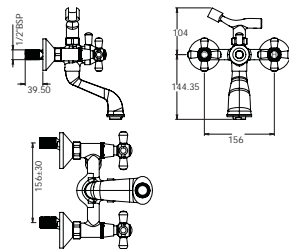

Bib Cock with Wall Flange

G0304A1

Two-way Bib Cock

G0334A1

Wall Mixer 2-in-1

G0316A1

Wall Mixer with Crutch

G0318A1