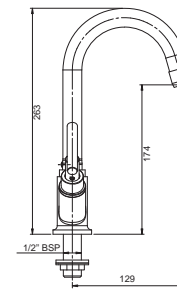

Agate (Quarter-Turn Range)

WITH NEW HANDLE

Tall Body Basin Mixer

G0663A1

Tall Body Pillar Cock

G0664A1

Swan Neck Pillar Cock

G0603A1