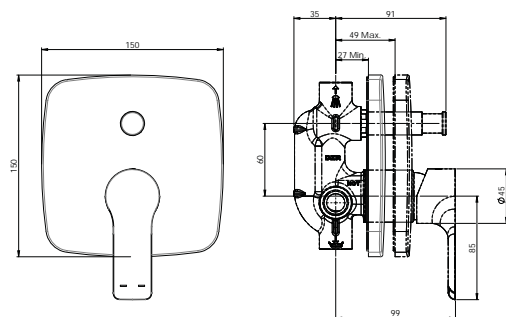

Basin Mixer without Pop up

T4314A1

Pillar Tap

T4302A1

Zen X (Single Lever Range)

Concealed Diverter

T4326A1 (Upper Trim)
G4226A1 (Body)

Concealed Shower Mixer