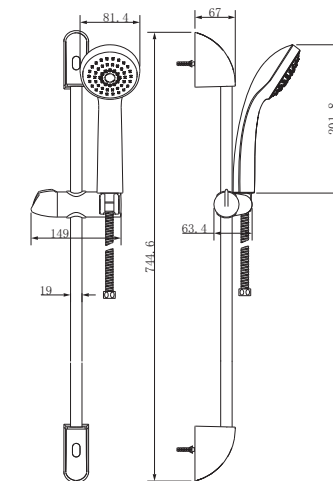

T9905A1

80mm Multi-Flow Hand Shower

T9982A1

Sliding Kit

Sliding Kit with Hand Shower and Hose

T9980A1

Health Faucets (with Hose & Hook)

Cardiff