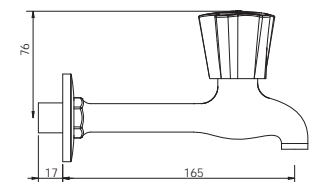

G3016A1

Bib Cock with Wall Flange

G3004A1

Long Spout Bib Cock

G3005A1

Long Body Bib Cock

G3006A1

Pebble (Half-Turn Range) Ceramic Cartridge