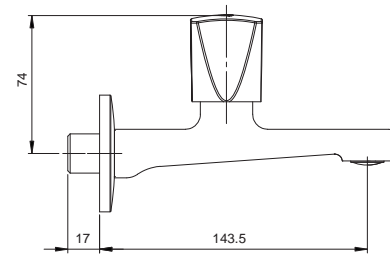

G0621A1

Dice (Quarter-Turn Range)

Concealed Stop Cock 1/2"
Concealed Stop Cock 3/4"

G4061A1
G4062A1

Bib Cock with Aerator

G4005A1

Two-way Angle Valve

G4043A1