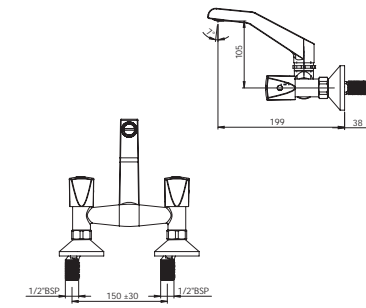

G4035A1

Sink Cock

G4021A1