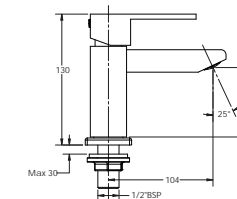

T4357A1 (Upper Trim)
G4257A1 (Body)

Basin Mixer without Pop-up

G4114A1

Pillar Cock with Aerator

G4102A1

Concealed Diverter Upper Trim
Single Lever Concealed Diverter
Body - Deluxe

G4150A1
G5051A1

Zen X (Single Lever Range)