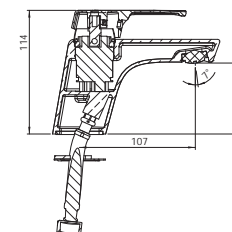

Pillar Cock with Aerator

G2302A1
G2302A1GF