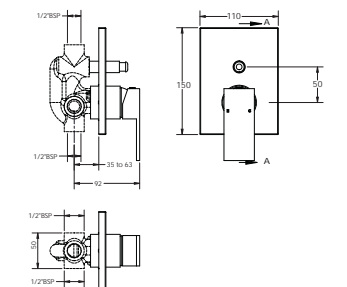

T4357A1 (Upper Trim)
G4257A1 (Body)

Basin Mixer without Pop-up

G4114A1

Pillar Cock with Aerator

G4102A1

Concealed Diverter Upper Trim
Single Lever Concealed Diverter
Body - Deluxe

G4150A1
G5051A1

Zen X (Single Lever Range)