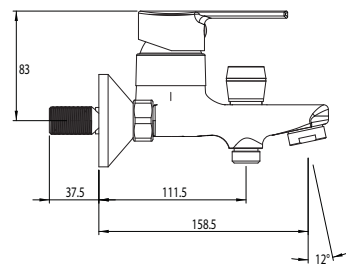

Bib Cock with Wall Flange
Bib Cock with Wall Flange Green

G3104A1
G3104A1GF