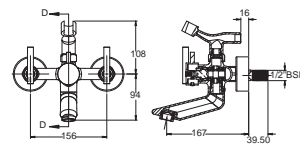

Angle Valve

G0607A1