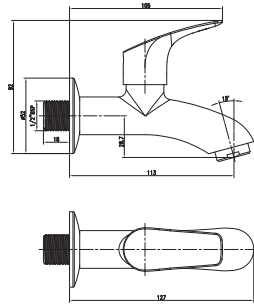

External Bath Shower Mixer

T3816A1

External Shower Mixer

T3858A1

Bib Cock

NEW

T3804A1

Two Way Bib Cock