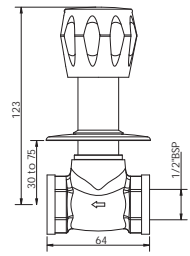

Smart Pillar Tap

G1455A1