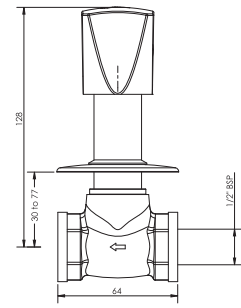

G0621A1

Dice (Quarter-Turn Range)

Concealed Stop Cock 1/2"
Concealed Stop Cock 3/4"

G4061A1
G4062A1

Bib Cock with Aerator

G4005A1

Two-way Angle Valve

G4043A1