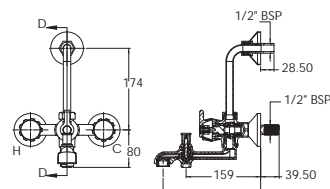

Wall Mixer 2-in-1

G1416A1