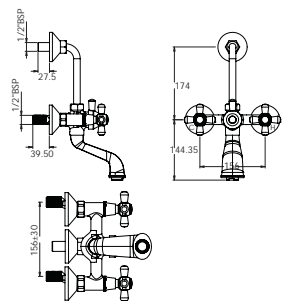

Bib Cock with Wall Flange

G0304A1

Two-way Bib Cock

G0334A1

Wall Mixer 2-in-1

G0316A1

Wall Mixer with Crutch

G0318A1