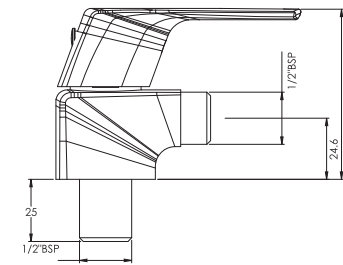

T9966A1
T9969A1

Concealed Diverter Upper Trim
Single Lever Concealed Diverter Body - Deluxe

G2350A1
G5051A1

Angle Valve with Wall Flange

G2307A1

Sink Cock with Swinging Casted Spout

G2321A1

Concealed Stop Cock 1/2"
Concealed Stop Cock 3/4"