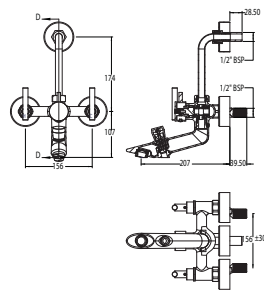

T9973A1
T9974A1

3-Inlet Diverter Upper Trim
3-Inlet Concealed
Diverter Body

T9968A1
T9969A1

Single Lever Wall Mixer
with provision for
Overhead Shower

G0654A1

Wall Mixer 3-in-1

G0617A1

Wall Mixer 2-in-1