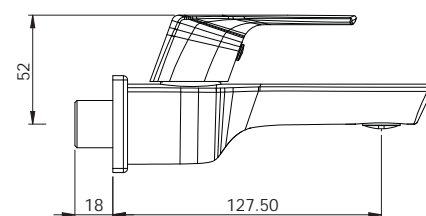

T9966A1
T9969A1

G2350A1
G5051A1

G2307A1

G2321A1

G2361A1
G2362A1

G2304A1
G2304A1GF