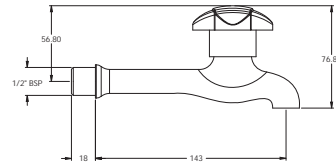

Two-Way Bib Cock

G3434A1