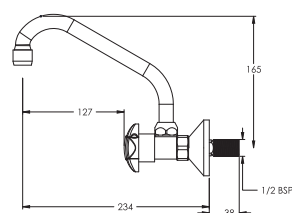

Sink Cock

G3421A1