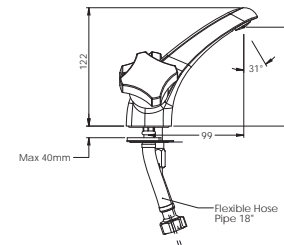

Pillar Cock with Aerator