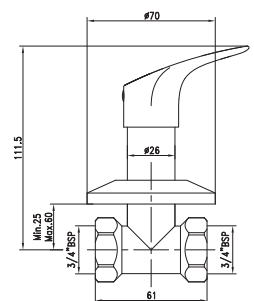

T3821A1

Deck Mounted
Sink Cock

NEW

T3820A1

Concealed Stop
Cock 3/4"

NEW

T3812A1

Angle Valve