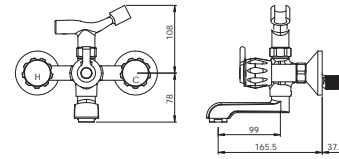

Wall Mixer Non-Telephonic without L-bend

G1441A1