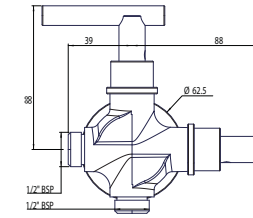

G0616A1

Wall Mixer With Crutch

G0619A1

Angle Valve

G0607A1

Two-way Angle Valve

G0643A1

Sink Mixer Wall Mounted