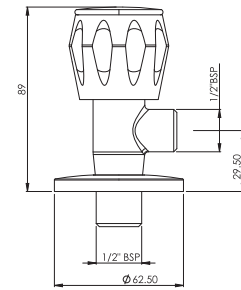

G1405A1

Coral (Half-Turn Range)

Two-way Bib Cock

G1434A1

Angle Valve

G1453A1

Sink Mixer Wall Mounted

G1435A1