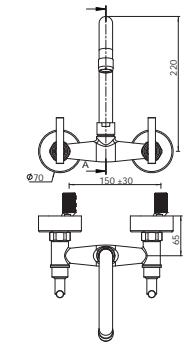

G0639A1

Concealed Stop Cock 1/2"
 Concealed Stop Cock 3/4"

G0661A1
 G0662A1