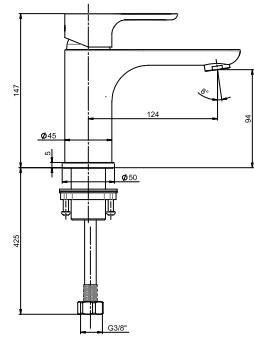

Pillar Tap

T4302A1