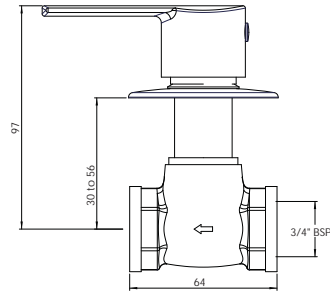

G3161A1
G3162A1

Single Lever Wall Mixer with provision for Overhead Shower

G3154A1