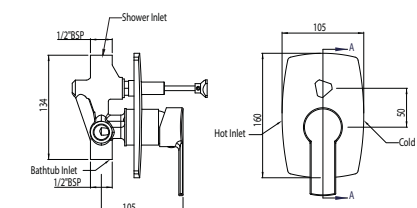

Crust (Single Lever Range)

Crust (Single Lever Range)

G3102A1
G3102A1GF

T9972A1
T9974A1

G3163A1

G3164A1

G3165A1
G3165A1GF

T9967A1
T9969A1

G3150A1
G5051A1