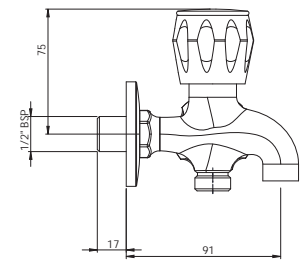

G1405A1

Coral (Half-Turn Range)

Two-way Bib Cock

G1434A1

Angle Valve

G1453A1

Sink Mixer Wall Mounted

G1435A1