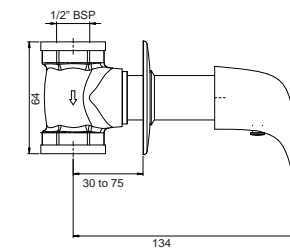

Bib Cock with Wall Flange*

G2104A1