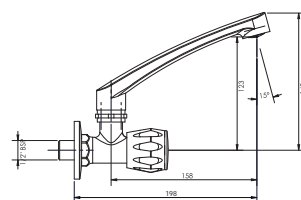

Wall Mixer 3-in-1

G3417A1