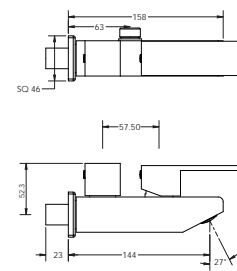

Concealed Stop Cock 1/2"
Concealed Stop Cock 3/4"

G4161A1
G4162A1

Bib Cock with Wall Flange

G4104A1

Two-way Bib Cock

G4134A1

Euclid (Single Lever Range)

Angle Valve with Wall Flange