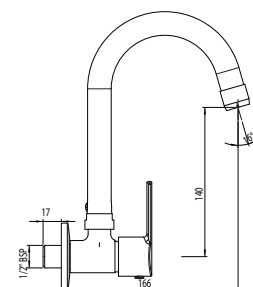

G3153A1

Single Lever Wall Mixer

G3118A1

Bib Cock with Wall Flange
Bib Cock with Wall Flange Green

G3104A1
G3104A1GF

Sink Cock

G3121A1

Sapphire (Quarter-Turn Range)