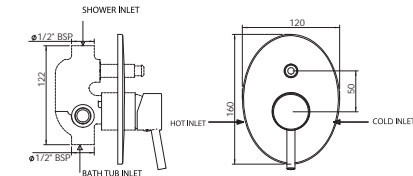

G0650A1
G5051A1

Basin Mixer N
Basin Mixer N - Green

G0665A1
G0665A1GF