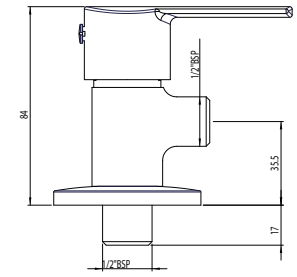

Single Lever Wall Mixer

G3118A1