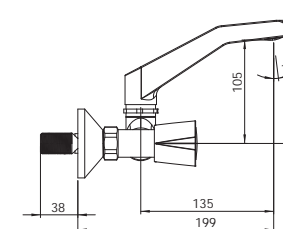

G1804A1

Long Spout Bib Cock with Wall Flange

G1805A1

Two-way Angle Valve

G2843A1

Sink Mixer Wall Mounted

G1835A1

Sink Cock with Flange