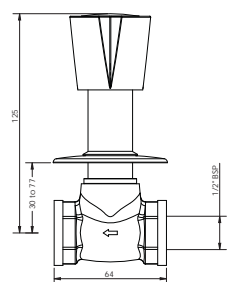

G1806A1

Two-way Bib Cock

G1867A1

Angle Valve with Wall Flange

G1853A1

Concealed Stop Cock 1/2"
Concealed Stop Cock 3/4"

G1861A1
G1862A1

Bib Cock with Wall Flange*