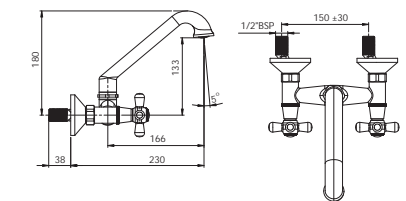

Sink Cock

G0321A1