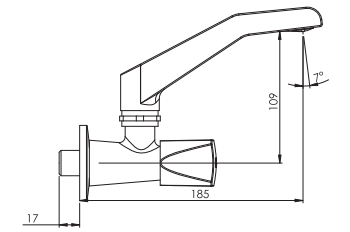

Diamond (Quarter-Turn Range)