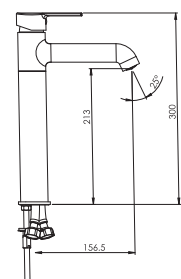

Crust (Single Lever Range)

Pillar Cock with Aerator
Pillar Cock with Aerator Green

G3102A1
G3102A1GF

High Flow Diverter Upper Trim
High Flow Concealed Diverter Body

T9972A1
T9974A1

Tall Basin Mixer

G3163A1

Tall Pillar Tap