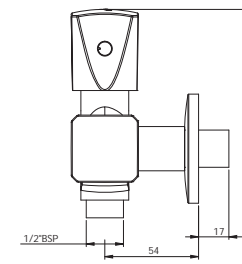

G0621A1

Dice (Quarter-Turn Range)

Concealed Stop Cock 1/2"
Concealed Stop Cock 3/4"

G4061A1
G4062A1

Bib Cock with Aerator

G4005A1

Two-way Angle Valve

G4043A1