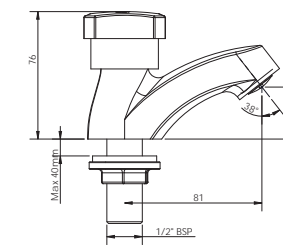

G0202A1
G0202A1GF

Swan Neck Pillar Cock