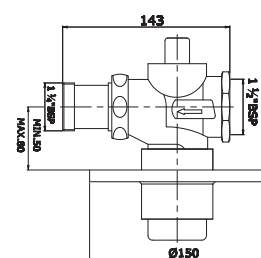

Flush Valves

T3305A1 (40mm Dia.)
T3307A1 (32mm Dia.) **NEW**

T3302A1 (40mm Dia.)
T3308A1 (32mm Dia.) **NEW**

Coral

T1440A1

NEW

T3306A1

Flush Cock

T0240A1

T3040A1

NEW

T4540A1

NEW