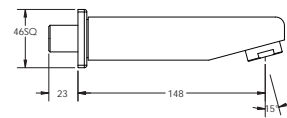

Euclid Bath Spout

G2327A1