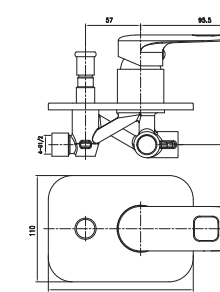

Concealed Shower Mixer

T3927A1