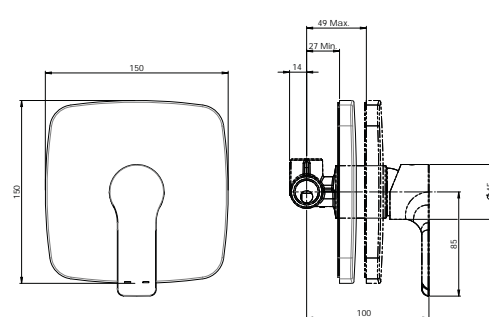

T4357A1 (Upper Trim)
G4257A1 (Body)