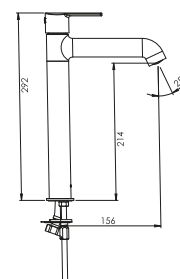

Basin Mixer N
Basin Mixer N Green

G3165A1
G3165A1GF