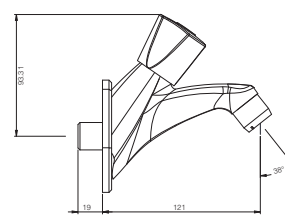

New Ruby (Quarter-Turn Range)

G2414A1

G2402A1

G2417A1

G2453A1

G2435A1

G2421A1

G2416A1

G2461A1
G2462A1

G2404A1