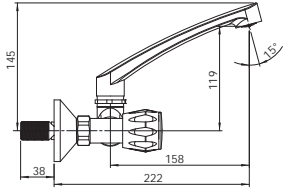

G1405A1

Coral (Half-Turn Range)

Two-way Bib Cock

G1434A1

Angle Valve

G1453A1

Sink Mixer Wall Mounted

G1435A1