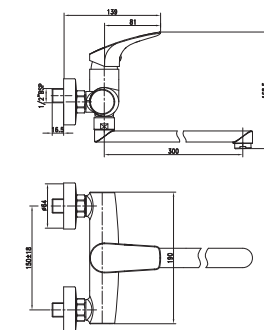

NEW

T3804A1

NEW

T3834A1

NEW

T3811A1

T3850A1

T3821A1

NEW

T3820A1

NEW

T3812A1

NEW

T3807A1

NEW

T3835A1