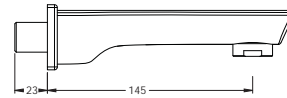

Crust Bath Spout

G3127A1