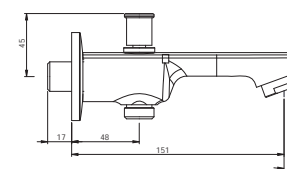

NEW

Ease Series (Special Faucets)

T4414A1

T4402A1

T4404A1

Wall Spouts

G4128A1

G2328A1

NEW

T3928A1

Smart

G3764A1

T3704A1

G2128A1

G3128A1