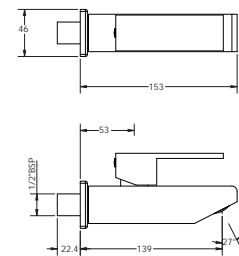

Two-way Bib Cock

G4134A1