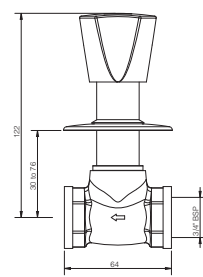

Bib Cock with Wall Flange*

G2404A1