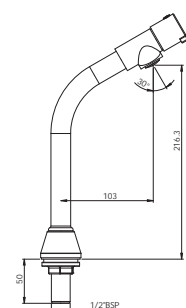

G2328A1

Verve Bath Spout with Diverter

NEW

T3928A1

Smart

High Neck Pillar Tap

G3764A1

Multi-usage Bib Tap (With Bottom Extension Nozzle)