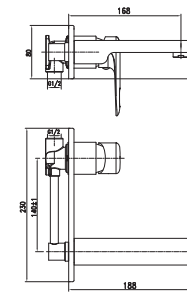

G2361A1
G2362A1

Bib Cock with Wall Flange

G2304A1
G2304A1GF

Verve (Single Lever Range)

Verve (Single Lever Range)

Wall Mounted Basin Mixer

T3956A1

Concealed Diverter With Upper Trim