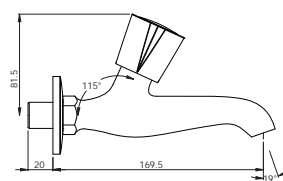

Two-way Angle Valve

G2843A1