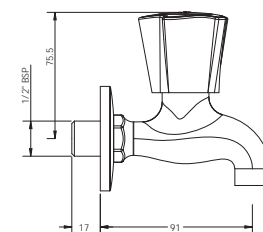

Long Spout Bib Cock

G3005A1