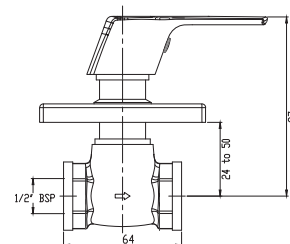

Bib Cock with Wall Flange

G2304A1
G2304A1GF