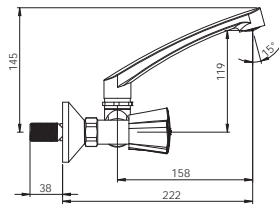

Two-Way Bib Cock

G3034A1

Angle Valve

G3053A1

Sink Mixer Wall Mounted

G3035A1

Jade (Half-Turn Range)

Basin Mixer without Pop-up
Basin Mixer without Pop-up Green