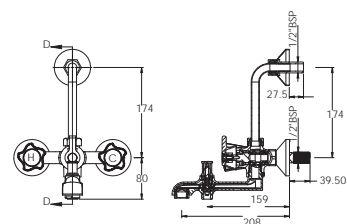

Wall Mixer 2-in-1

G3016A1