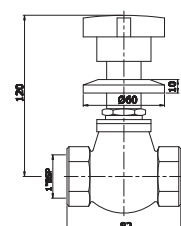

Pebble

T3040A1

NEW