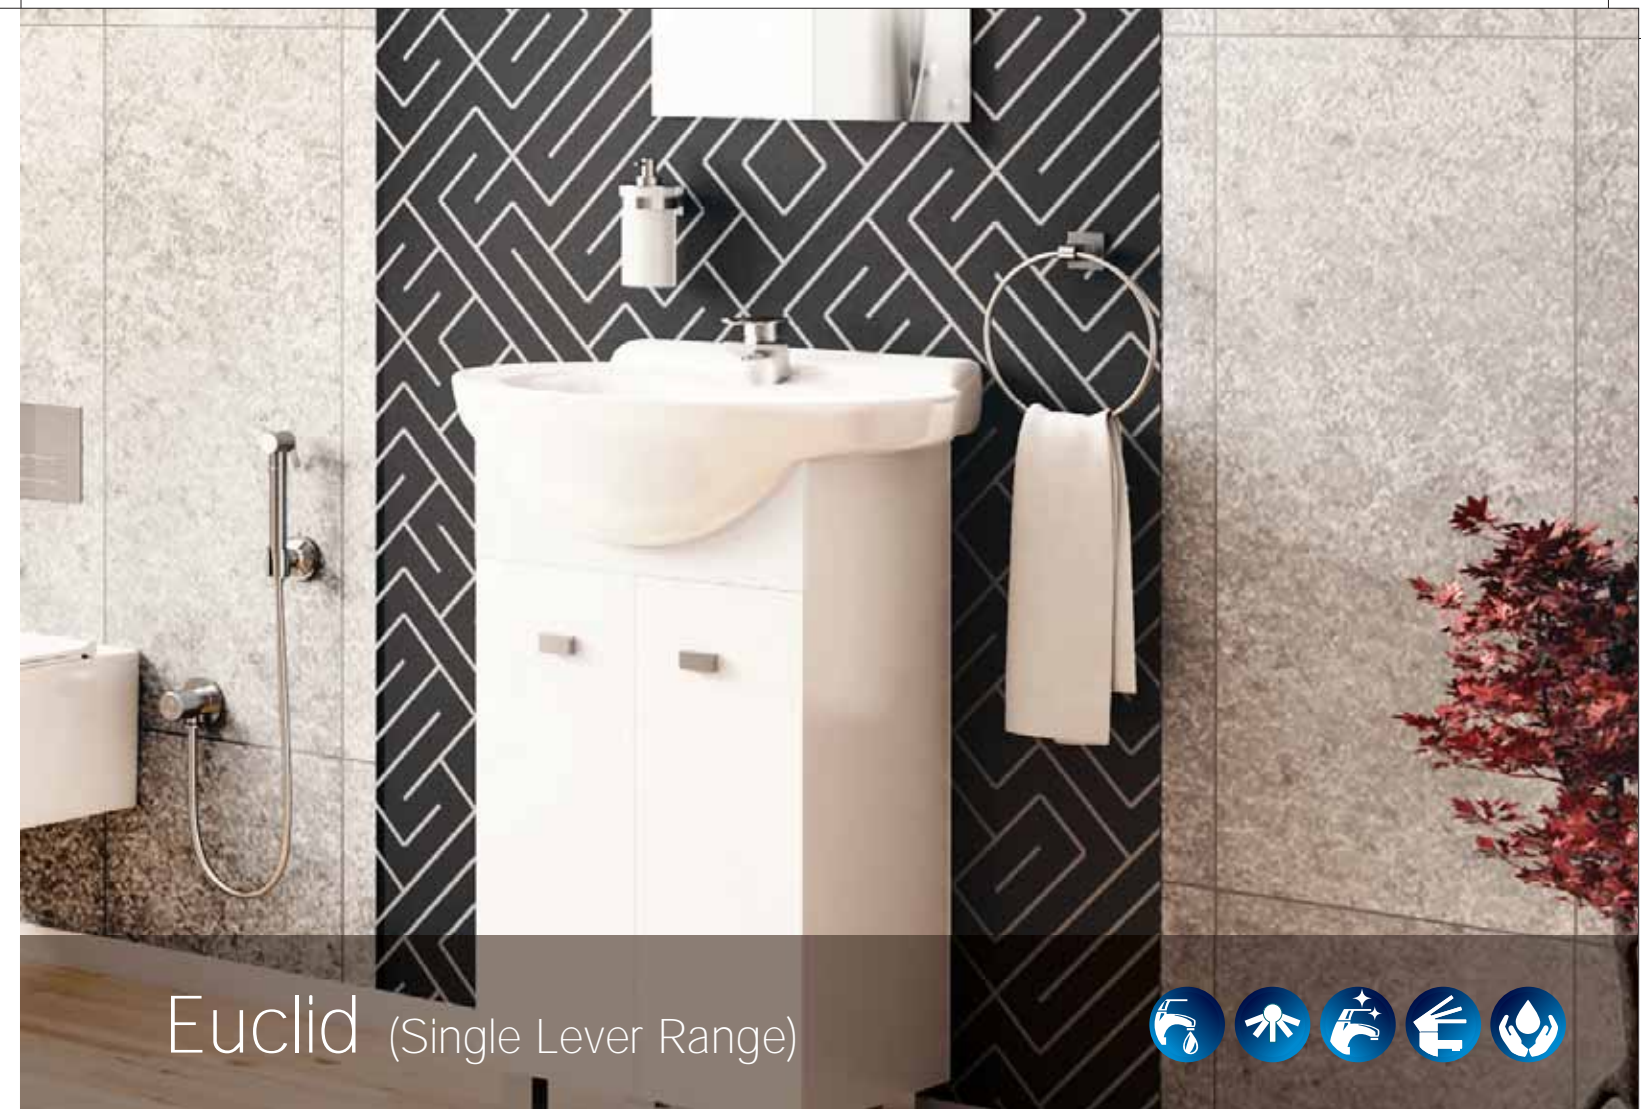

Concealed Stop Cock 1/2"
Concealed Stop Cock 3/4"

G4161A1
G4162A1

Bib Cock with Wall Flange

G4104A1

Two-way Bib Cock

G4134A1

Euclid (Single Lever Range)

Angle Valve with Wall Flange