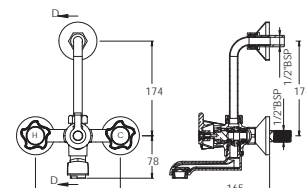

Bib Cock with Wall Flange

G3004A1