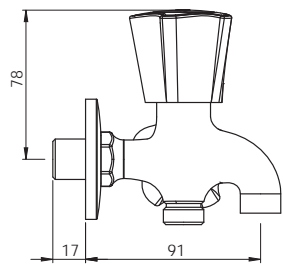

Angle Valve

G3053A1