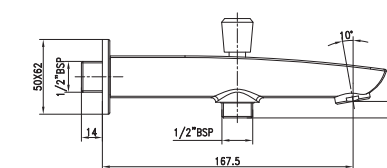

G2328A1

Verve Bath Spout with Diverter

NEW

T3928A1

Smart

High Neck Pillar Tap

G3764A1

Multi-usage Bib Tap (With Bottom Extension Nozzle)