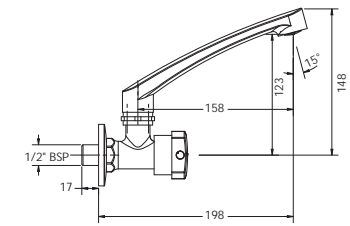

Long Body Bib Cock

G0206A1