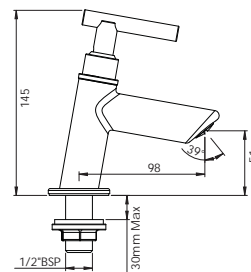

Concealed Diverter Upper Trim
Single Lever Concealed Diverter
Body - Deluxe

G0650A1
G5051A1

Basin Mixer N
Basin Mixer N - Green

G0665A1
G0665A1GF

Pillar Cock N
Pillar Cock N Green

G0666A1
G0666A1GF

High Flow Diverter Upper Trim
High Flow Concealed
Diverter Body