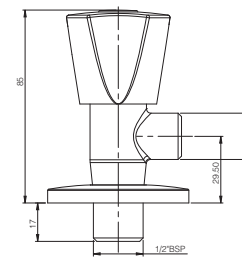

Sink Mixer Wall Mounted

G2435A1