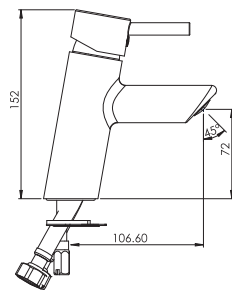

Pillar Cock N
Pillar Cock N Green

G0666A1
G0666A1GF