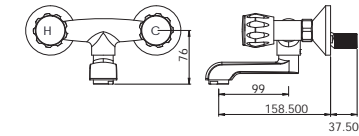

Concealed Stop Cock 1/2\"/>

G1461A1
G1462A1