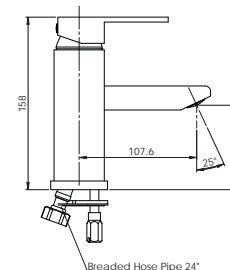

Pillar Cock with Aerator

G4102A1