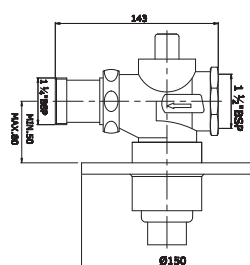

Concealed Flush Valve

T3302A1 (40mm Dia.)
T3308A1 (32mm Dia.) **NEW**