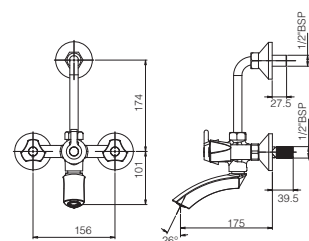

Angle Valve**

G2453A1

Sink Mixer Wall Mounted

G2435A1

Sink Cock

G2421A1

Wall Mixer 2-in-1

G2416A1