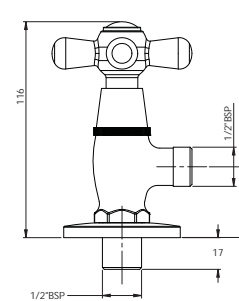

Sink Mixer Wall Mounted

G0335A1