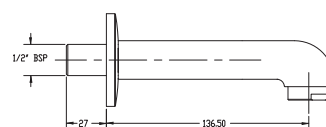

Verve Bath Spout
without Diverter

NEW

T3989A1

Spark Bath Spout

G2127A1

Pebble Bath Spout

G3027A1

Multi-flow Overhead
Shower (Without Arm)