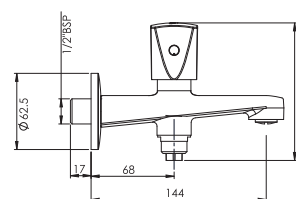

Angle Valve

G4053A1