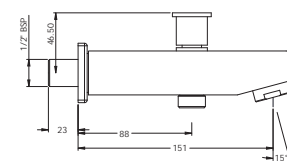

Euclid Bath Spout with Diverter

G2328A1