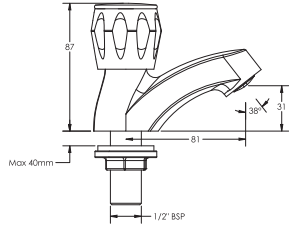

Coral (Half-Turn Range)

Basin Mixer without Pop-up

G1414A1

Pillar Cock with Aerator

G1402A1

Swan Neck Pillar Cock

G1468A1

Wall Mixer with Crutch