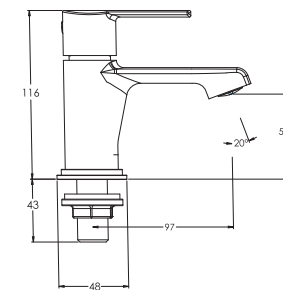

Crust (Single Lever Range)

Pillar Cock with Aerator
Pillar Cock with Aerator Green

G3102A1
G3102A1GF

High Flow Diverter Upper Trim
High Flow Concealed Diverter Body

T9972A1
T9974A1

Tall Basin Mixer

G3163A1

Tall Pillar Tap