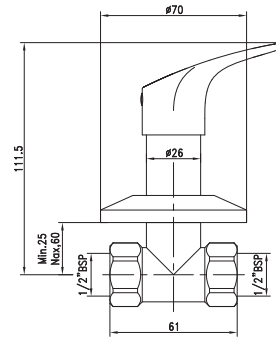

NEW

T3834A1

Concealed Stop
Cock 1/2"

NEW

T3811A1

Deck Mounted Sink Mixer

T3850A1

Wall Mounted
Sink Cock