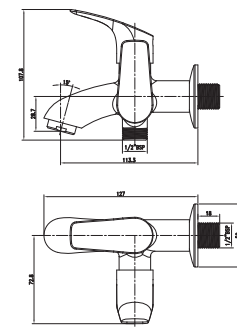

NEW

T3834A1

Concealed Stop
Cock 1/2"

NEW

T3811A1