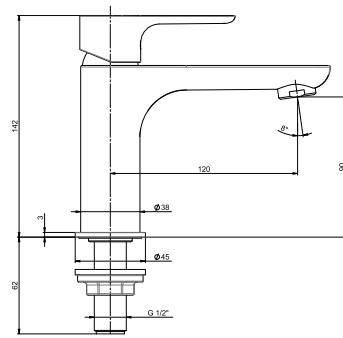

T4302A1

Zen X (Single Lever Range)