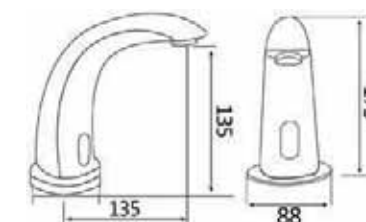

Amber (Half-Turn Range)

G3404A1

G3406A1

G3434A1

Lapis-N (Push Taps)

T2022A1

T2024A1

T2027A1

E Taps (Sensor Taps)

G3453A1

G3435A1

G3421A1

T7186A1

NEW

T7185A1

NEW

T7184A1
T7182A1