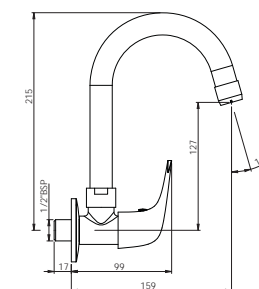

G2102A1

Concealed Diverter Upper Trim Single Lever Concealed Diverter Body-Deluxe

G2150A1
G5051A1

Angle Valve with Wall Flange

G2153A1

Sink Cock

G2121A1

Crust (Single Lever Range)