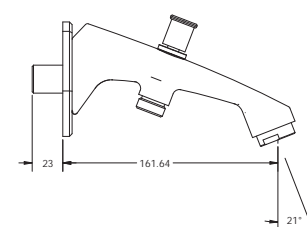

Crust Bath Spout with Diverter

G3128A1