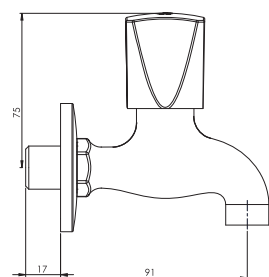

Sink Mixer Wall Mounted

G4035A1

Sink Cock

G4021A1

Diamond (Quarter-Turn Range)

Bib Cock with Wall Flange

G4004A1

Two-Way Bib Cock with Aerator