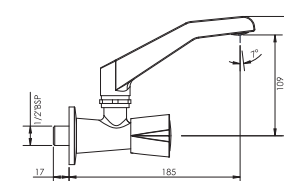

G1817A1

G1816A1

G1819A1

G1806A1

G1867A1

G1853A1

G1861A1
G1862A1

G1804A1

G1805A1

G2843A1

G1835A1

G1821A1