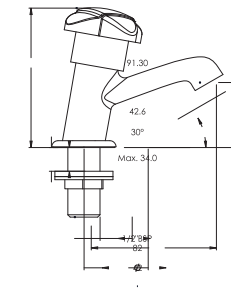

Amber (Half-Turn Range)

Basin Mixer without Pop-up

G3414A1

Pillar Cock

G3402A1

Swan Neck Pillar Cock

G3403A1

Sink Cock