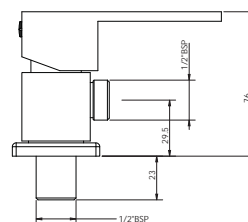

Basin Mixer N

G2365A1
G2365A1GF