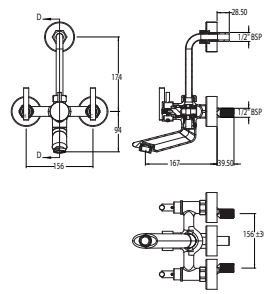

Wall Mixer With Crutch

G0619A1