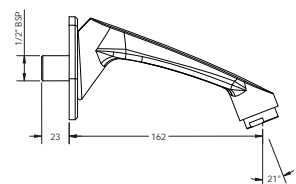

Verve Bath Spout
without Diverter

NEW

T3989A1

Spark Bath Spout

G2127A1

Pebble Bath Spout

G3027A1

Multi-flow Overhead
Shower (Without Arm)