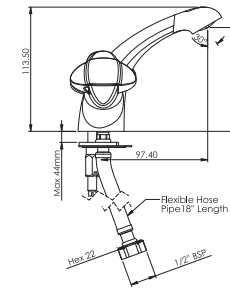

Pillar Cock

G3402A1