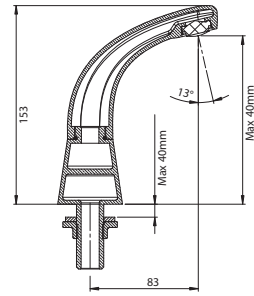

G0221A1

Long Body Bib Cock

G0206A1

Long Spout Bib Cock

G0205A1

Two-way Bib Cock

G0234A1

Coral (Half-Turn Range)

Coral (Half-Turn Range)

Basin Mixer without Pop-up

G1414A1

Pillar Cock with Aerator

G1402A1

Swan Neck Pillar Cock

G1468A1

Wall Mixer with Crutch