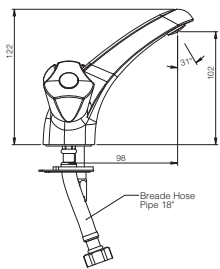

Pillar Cock with Aerator

G2402A1