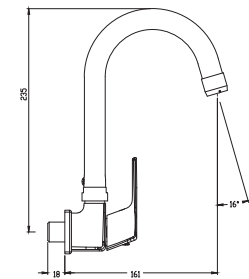

T9966A1
T9969A1

Concealed Diverter Upper Trim
Single Lever Concealed Diverter Body - Deluxe

G2350A1
G5051A1

Angle Valve with Wall Flange

G2307A1

Sink Cock with Swinging Casted Spout

G2321A1

Concealed Stop Cock 1/2"
Concealed Stop Cock 3/4"