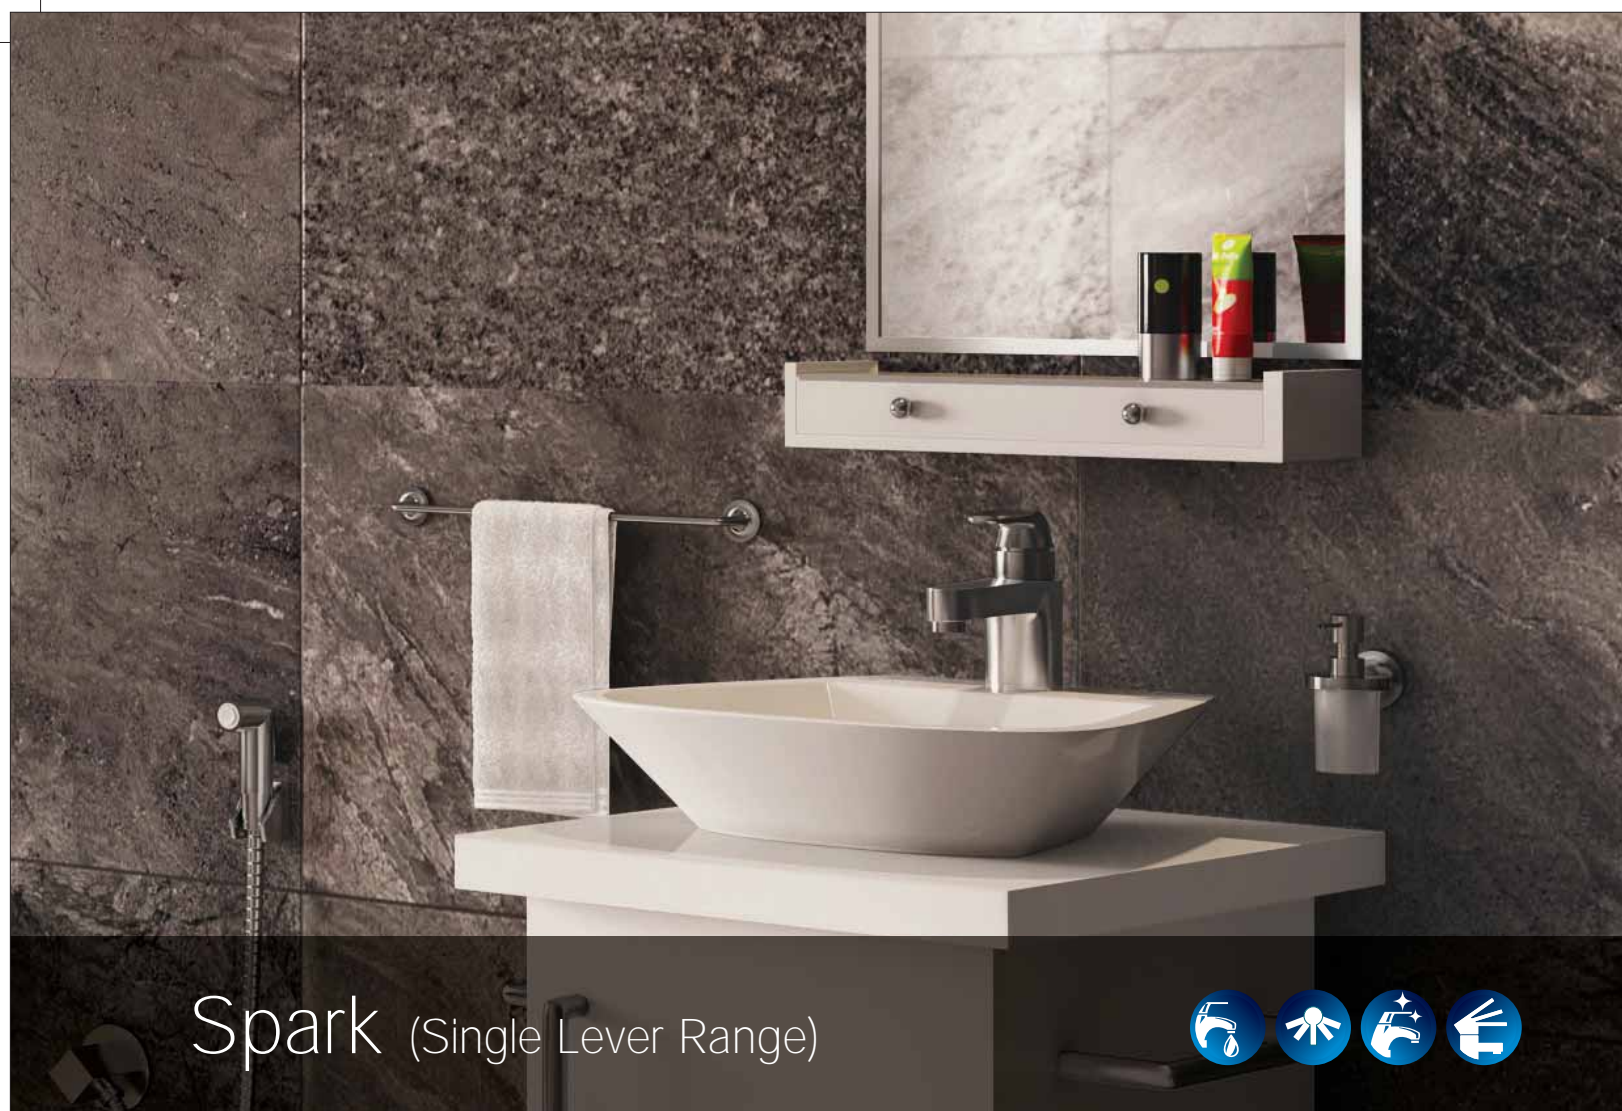

NEW

T3807A1

Wall Mounted
Sink Mixer

NEW

T3835A1

Spark (Single Lever Range)

Spark (Single Lever Range)

Single Lever Wall Mixer with provision for Overhead Shower