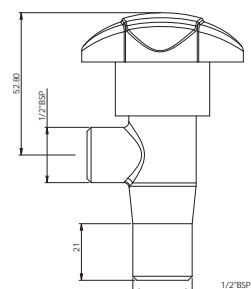

T2022A1

Bib Cock

T2024A1

Angle Cock

T2027A1

E Taps (Sensor Taps)

Angle Valve

G3453A1