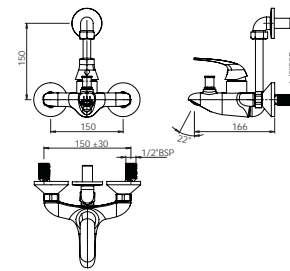

Concealed Stop Cock 1/2" Concealed Stop Cock 3/4"

G2161A1
G2162A1