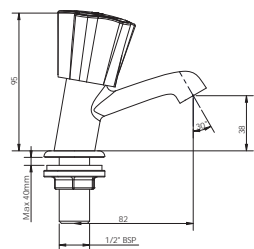

G3041A1

Concealed Stop Cock 1/2" Concealed Stop Cock 3/4"

G3061A1
G3062A1

Smart Pillar Tap

G3055A1

Wall Mixer 3-in-1

G3017A1

Wall Mixer 2-in-1