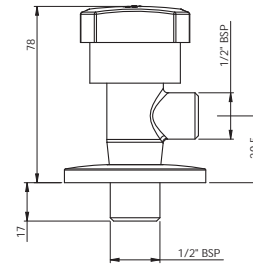

G0261A1 1/2"
G0262A1 3/4"

Bib Cock with Wall Flange*

G0204A1

Angle Valve**

G0253A1

Sink Mixer Wall Mounted

G0235A1

Sink Cock