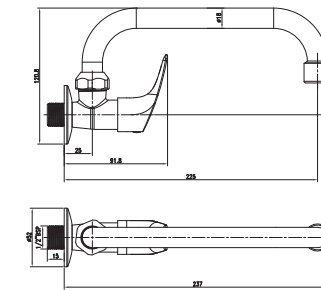

Deck Mounted
Sink Cock

NEW

T3820A1