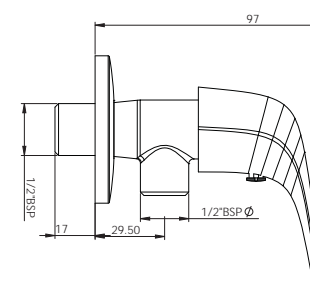

Sink Cock

G2121A1