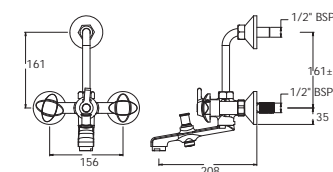

Wall Mixer 2-in-1

G3416A1