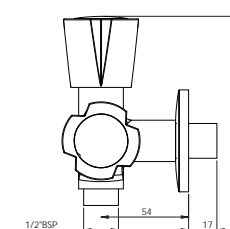

G1804A1

Long Spout Bib Cock with Wall Flange

G1805A1

Two-way Angle Valve

G2843A1

Sink Mixer Wall Mounted

G1835A1

Sink Cock with Flange