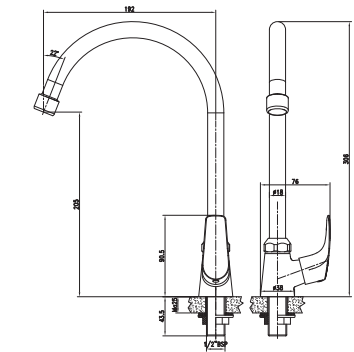

NEW

T3820A1