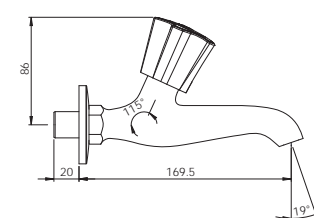

G3016A1

Bib Cock with Wall Flange

G3004A1

Long Spout Bib Cock

G3005A1

Long Body Bib Cock

G3006A1

Pebble (Half-Turn Range) Ceramic Cartridge