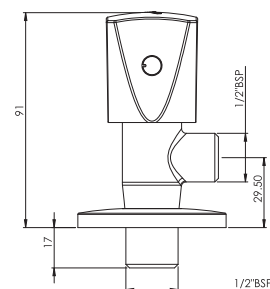

Basin Mixer without Pop-up