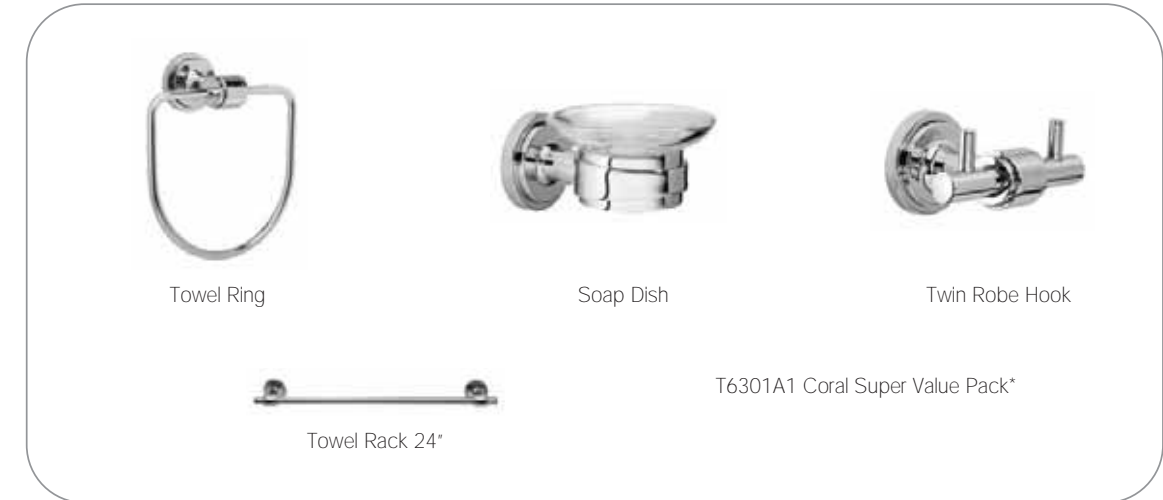

Hotelier

Accessories Coral Value Pack(s)

*Accessories made from ABS