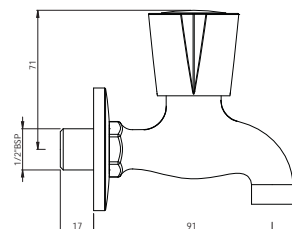

Long Spout Bib Cock with Wall Flange

G1805A1