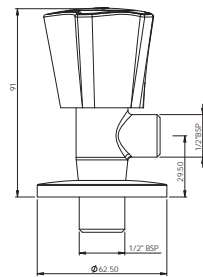

Sink Mixer Wall Mounted

G3035A1