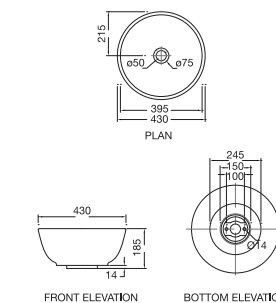

NEW

C848R
(430 x 430 x 170 mm)
Available Colour: White

Regal

NEW

C846Q
(420 x 420 x 130 mm)
Available Colour: White