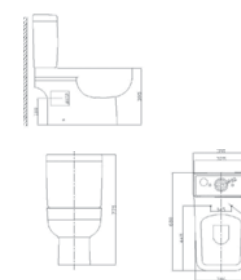

Cascade Classic

C0217 Closet (S)
(680x375x820)
C8300 Soft Close Seat Cover
C0766 Cistern Set including Fittings
Available Colours: White, Neutral,
Warm, Bright

Grace

C847M Dual Outlet (S-220mm)
(680x390x775)
Available Colour: White