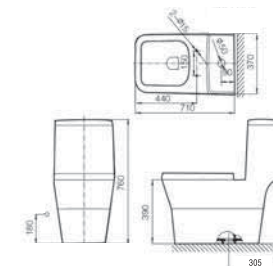

Sofia

C841D (S-305mm)
(737x383x672)
Available Colours: White, Neutral

Barron

C846E (S-100mm)
(705x393x625)

Qube

C844A (S-305mm)
(720x358x710)

Pal

C844L (S-305mm)
(680x365x760)
Available Colours: White, Neutral