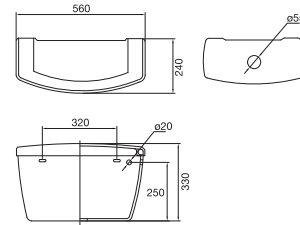

C8295 Concealed DC
C8132 Concealed AC
Available Colours: White, Neutral

LLC & Lab Sink

Lab Sink Range

C0602 Lab Sink
(450x300x150)
Available Colours: White, Neutral

LLCs

C0774-LLC Cistern Set (Single Flush)
C0775-LLC Cistern Set (Dual Flush)
(240x560x330)
Available Colours: White, Neutral