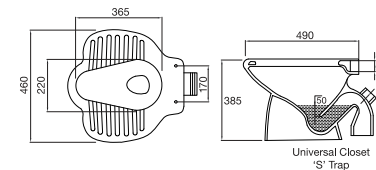

Floor Mounted Coupled Closet

C0294 Closet (S) including Seat Cover (700x400x740)
C0760 Cistern Set including Fittings
Available Colours: White, Neutral, Warm, Bright

C0237/81 Closet (S/P) (650x375x775)
E8292 Durasheen Soft Close Seat Cover
C0768 Cistern Set including Fittings
Available Colours: White, Neutral, Warm, Bright

C0292 Closet (S) including Seat Cover (710x400x760)
C0760 Cistern Set including Fittings
Available Colours: White, Neutral, Warm, Bright

European Water Closet

C0271* (S) Trap (660x600x400)
C0272* (P) Trap
C8131 Universal Seat Cover
Available Colours: White, Neutral, Warm, Bright

Niagara

C0252 (S) (540x375x400)
E8307 Solid Plus Soft Close Seat Cover
Available Colours: White, Neutral, Warm, Bright

C0297* (S) Trap
C0278* (P) Trap (530x385x400)
E8292 Durasheen Soft Close Seat Cover
Available Colours: White, Neutral, Warm, Bright

C0262 Closet (620x375x785)
E8307 Solid Plus Soft Close Seat Cover
C0767 Cistern Set including Fittings
Available Colours: White, Neutral, Warm, Bright

C0293 Closet (620x375x785)
E8307 Solid Plus Soft Close Seat Cover
C0767 Cistern Set including Fittings
Available Colours: White, Neutral, Warm, Bright

C0215/14/66 FM Closet (110mm S/P /230mm) (610x350x770)
E8307 Solid Plus Hush Seat Cover
C0769 Cistern Set including Fittings
Available Colours: White, Neutral, Warm, Bright

C0287*/88* (S/P) (460x350x400)
E8309 Petite Plus Seat Cover
Available Colours: White, Neutral, Warm, Bright