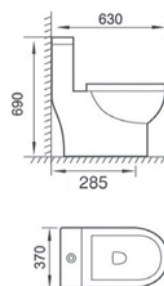

C847H (S110-200mm)
(650x360x725)
Available Colours: White, Neutral

C844U Dual Outlet
(650x360x730)
E8117 Conversion Band (S-Trap 110)
Available Colours: White, Neutral

C847I (S-285mm)
(685x370x735)

C847L (P)
(645x365x705)

C849N/O/P (S-290/230/105mm)
(695x355x640)

A	290
B	230
C	105

C847J (S-205mm)
(660x355x700)

C847K (S-285mm)
(630x370x690)