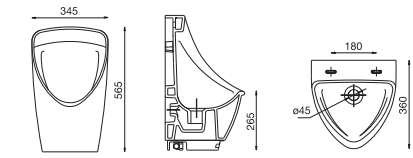

Below Counter Basin

Cascade NXT

C0407
(550 x 445 x 200mm)
Available Colours: White, Neutral

Niagara

C0494
(545 x 400 x 185mm)
Available Colours: White, Neutral

Flair

C0465
(480 x 480 x 200mm)
Available Colours: White, Neutral

Small Oval

C0419
(500 x 415 x 190mm)
Available Colours: White, Neutral

Electronic Urinal

Integrated N

C8061 Integrated AC with Power Source
C8062 Integrated DC
(425 x 410 x 645mm)
C8103 Power Source for AC
Available Colours: White, Neutral

E Whiz

C0584 AC with Power Source
C0585 DC
(360 x 345 x 565mm)
Available Colours: White, Neutral

Electronic Flush Sensor

Retrofit

C8087 Retrofit DC
C8088 Retrofit AC
Available Colours: White, Neutral

Concealed

C8295 Concealed DC
C8132 Concealed AC
Available Colours: White, Neutral