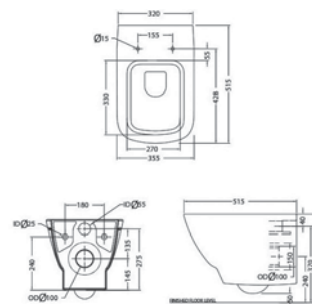

Poise

C845H (S-220mm)
(635x350x820)
Available Colours: White, Neutral

Qube

C844B (S) S220mm
(690x380x790)
Available Colours: White, Neutral

Viva Recta

NEW

C848S Coupled Closet
(635x355x770)
Available Colour: White