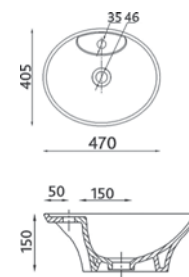

C0402
(470 x 405 x 150 mm)
Available Colours: White, Neutral,
Warm, Bright

Mars