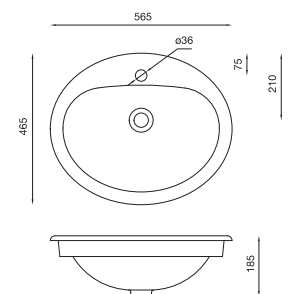

Leeds N

C0483
(560x455x200mm)

Available Colours: White, Neutral

Cascade NXT

C0431
(550x445x200mm)

Available Colours: White, Neutral