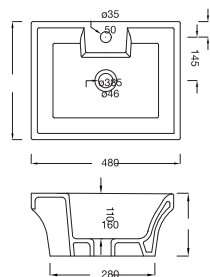

NEW

C0454
(480 mm)
Available Colour: White

Pristine IV

C846W
(430 x 355 x 120 mm)
Available Colour: White

Venus

NEW

C848P
(535 x 390 x 175 mm)
Available Colour: White

Flair

C0477
(450 x 450 x 160 mm)
Available Colours: White, Neutral,
Warm, Bright

Zest

C846V (with Tap Hole)
(480 x 385 x 160 mm)
Available Colour: White

Jazz

C848M
(400 x 350 x 150 mm)
Available Colour: White

Cascade NXT