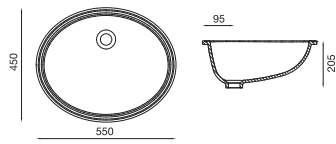

C0441
(515x420x192mm)

Available Colours: White, Neutral

Below Counter Basin

Below Counter Basin

Cascade NXT

C0407
(550 x 445 x 200mm)
Available Colours: White, Neutral

Niagara

C0494
(545 x 400 x 185mm)
Available Colours: White, Neutral