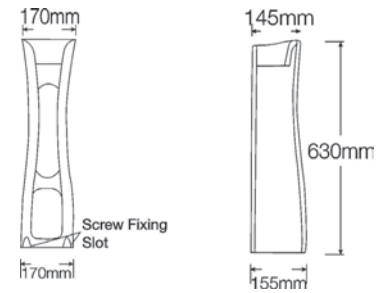

Standard

C0371*
(155x 170 x 630mm)

Available Colours: White, Neutral, Warm, Bright