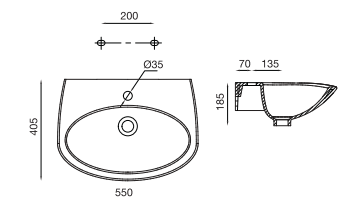

Flair

C0460 Basin
(550x400x185mm)
C0316 Pedestal-Short
C8302 Spring

Available Colours: White, Neutral,
Warm, Bright