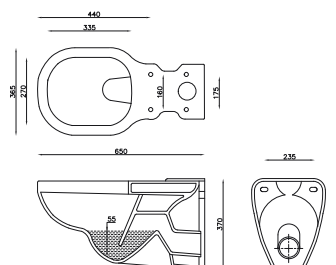

Cardiff

C0270 Closet (660x365x770)
E8112 Soft Close Seat Cover
C0770 Cistern Set including Fittings
Available Colours: White, Neutral, Warm, Bright