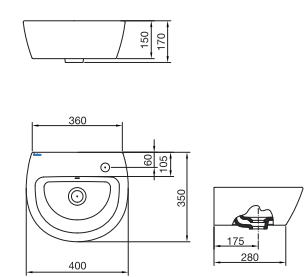

NEW

C0454
(480 mm)
Available Colour: White

Pristine IV

C846W
(430 x 355 x 120 mm)
Available Colour: White

Venus

NEW

C848P
(535 x 390 x 175 mm)
Available Colour: White

Flair

C0477
(450 x 450 x 160 mm)
Available Colours: White, Neutral,
Warm, Bright

Zest

C846V (with Tap Hole)
(480 x 385 x 160 mm)
Available Colour: White

Jazz

C848M
(400 x 350 x 150 mm)
Available Colour: White

Cascade NXT