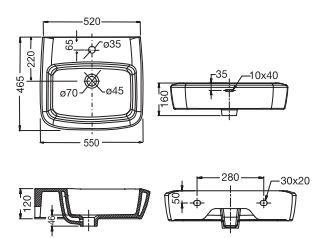

Wall Hung Basin

Wall Hung Basin

NEW

C848I
(600 x 415 x 150mm)

C0436 (CTH)
(640 x 510 x 200mm)
Available Colours: White, Neutral,
Warm, Bright

C0443 Basin with integrated Ceramic
Waste Coupling
(560 x 440mm)
Available Colours: White, Neutral,
Warm, Bright

C844I
(550 x 465 x 120mm)
Available Colours: White, Neutral

Colorado

C0479
(750 x 500 x 200mm)
Available Colours: White, Neutral,
Warm, Bright

C0447
(550 x 445 x 170mm)

C0406 *(SP)/34 (CTH)
(550 x 400mm)
Available Colours: White, Neutral,
Warm, Bright

C0476
(500 x 395 x 190mm)
Available Colours: White, Neutral,
Warm, Bright

C0471 (CTH)/72 (SP)
(500 x 400 x 205mm)
Available Colours: White, Neutral,
Warm, Bright