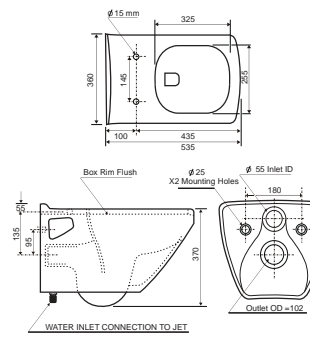

Back to Wall Floor Mounted

Qube X

NEW

C849L Dual Outlet Closet
(S-110mm)
Available Colour: White

Must Order:

Must order: Linea+ Concealed Cistern
(Refer to page no. 41)

Box Fixing Set (C8152), Sumo Chair
Bracket for Walvit Pan (C8166)