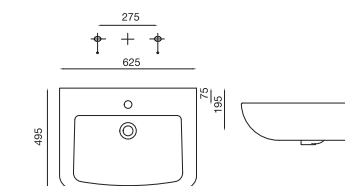

Cardiff

C0480 (SP)/81 (CTH)
Basin (580x450x220mm)
C0375 Pedestal - Long
Available Colours: White, Neutral,
Warm, Bright