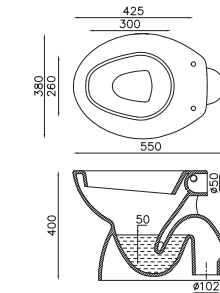

European Water Closet

Universal

C0271* (S) Trap (660x600x400)
C0272* (P) Trap
C8131 Universal Seat Cover
Available Colours: White, Neutral, Warm, Bright

Niagara

C0252 (S) (540x375x400)
E8307 Solid Plus Soft Close Seat Cover
Available Colours: White, Neutral, Warm, Bright