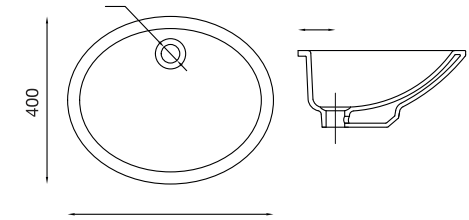

Pedestal

Cascade NXT

C0380
(165 x 200 x 725mm)

Available Colours: White, Neutral, Warm, Bright

Standard

C0371*
(155x 170 x 630mm)

Available Colours: White, Neutral, Warm, Bright

New

C0302
(205 x 255 x 620mm)

Available Colours: White, Neutral, Warm, Bright

Counter Top Basin (Self-Rimming)

Mini Oval

C0438
(450x400x185mm)

Available Colours: White, Neutral

Flair

C0464
(480x480x200mm)

Available Colours: White, Neutral

Counter Top Basin (Self-Rimming)

Leeds N

C0483
(560x455x200mm)

Available Colours: White, Neutral

Cascade NXT

C0431
(550x445x200mm)

Available Colours: White, Neutral

Aquarius

C0466 (SP)
(550x430x195mm)

Available Colours: White, Neutral

Havana N

C0440
(528x412x163mm)

Available Colours: White, Neutral

Maestro

C0425
(550 x 410 mm)

Available Colours: White, Neutral

Geneve N

C0441
(515x420x192mm)

Available Colours: White, Neutral

Below Counter Basin