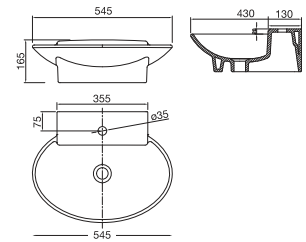

NEW

C849K
(540 x 390 x 145mm)
Available Colour: White

Glam

NEW

C0456
(560 x 430 x 130 mm)
Available Colour: White

Pristine V

C0429
(545 x 430 x 165 mm)

Zest Plus

NEW

C0454
(480 mm)
Available Colour: White

Pristine IV

C846W
(430 x 355 x 120 mm)
Available Colour: White

Venus

NEW

C848P
(535 x 390 x 175 mm)
Available Colour: White

Flair

C0477
(450 x 450 x 160 mm)
Available Colours: White, Neutral,
Warm, Bright

Zest

C846V (with Tap Hole)
(480 x 385 x 160 mm)
Available Colour: White

Jazz

C848M
(400 x 350 x 150 mm)
Available Colour: White

Cascade NXT