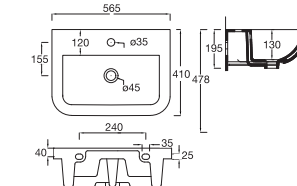

Available Colours: White, Neutral,
Warm, Bright

Zest

C846T Basin (565x410x195mm)
C846U Pedestal - Short
Available Colour: White

Cascade NXT

C0404 Basin (570x440x200mm)
C0380 Pedestal-Long
C0404 Basin (570x440x200mm)
C0379 Pedestal-Short