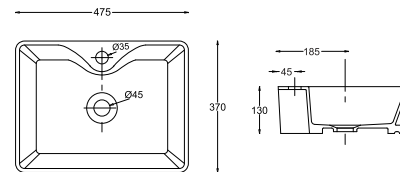

Pristine IV

C846W
(430 x 355 x 120 mm)
Available Colour: White