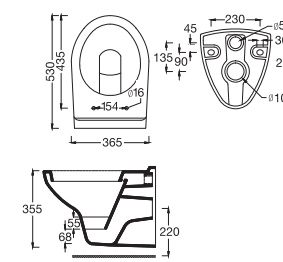

Flair

C0209 Closet (555x365x390)
E8292 Durasheen Soft Close Seat Cover
C8015 Fittings
Available Colours: White, Neutral,
Warm, Bright