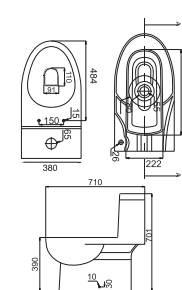

C846D (S-220mm)
(710x380x701)

Kaiser