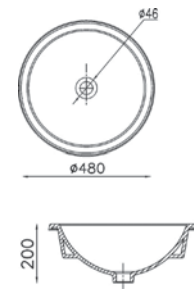

Small Oval

C0419
(500 x 415 x 190mm)
Available Colours: White, Neutral