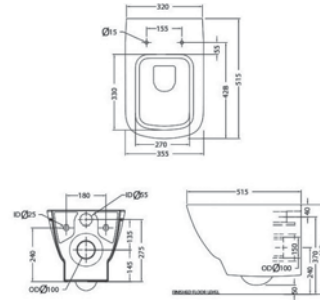

Domino

NEW

C849A Closet
(555x375x310)
Available Colour: White

Viva Recta

NEW

C846G Closet
(520x355x400)
Available Colour: White

Zest

NEW