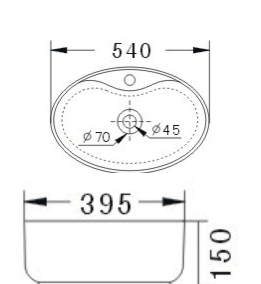

Inslim 540

NEW

C849K
(540 x 390 x 145mm)
Available Colour: White