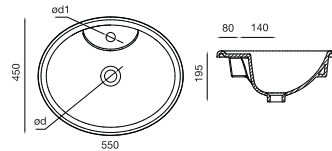

Leeds N

C0483
(560x455x200mm)

Available Colours: White, Neutral

Cascade NXT

C0431
(550x445x200mm)

Available Colours: White, Neutral

Aquarius

C0466 (SP)
(550x430x195mm)