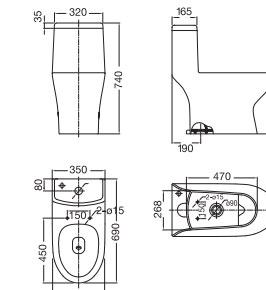

Single Piece Suite

Single Piece Suite

C849F (S-305mm)
(710x370x760)

NEW

C841D (S-305mm)
(737x383x672)
Available Colours: White, Neutral

C846E (S-100mm)
(705x393x625)

C844A (S-305mm)
(720x358x710)

C844L (S-305mm)
(680x365x760)
Available Colours: White, Neutral

C846D (S-220mm)
(710x380x701)

C844V (S-305mm)
(675x370x700)
Available Colours: White, Neutral

C849E (S-200mm)
(690x350x740)

NEW

Monarch

C849D (S-290mm)
(680x400x730)