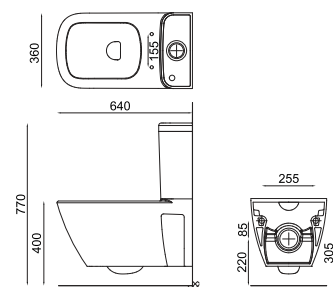

Verve

C0269 Closet including Soft Close Seat Cover (640x360x770)
C0762 Cistern Set including Fittings
Available Colours: White, Neutral, Warm, Bright