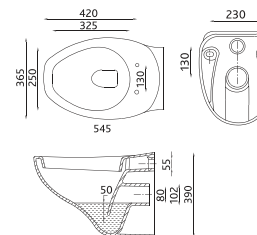

Indus

C0255 Closet
E8305 Indus Plus Soft Close Seat Cover
(490 x 355 x 380)