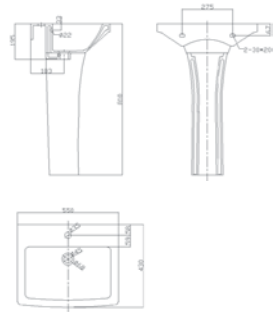

Cardiff

C0480 (SP)/81 (CTH)
Basin (580x450x220mm)
C0375 Pedestal - Long
Available Colours: White, Neutral,
Warm, Bright

Basin with Pedestal

Qube X

C847N Basin with Long Pedestal
(550 x 430 x 195mm)

Neva

C0491 Basin
(560x430x215mm)
C0377 Pedestal-Long