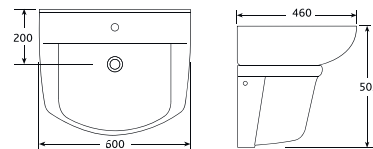

Oyster

C0478 (CTH) Basin
(580x425x215mm)
C0373 Pedestal-Long

Available Colours: White, Neutral,
Warm, Bright