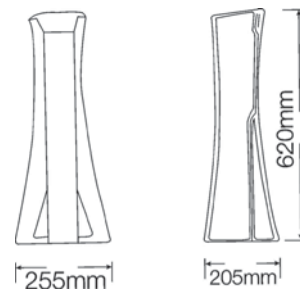

Cascade Classic

C0476
(500 x 395 x 190mm)
Available Colours: White, Neutral,
Warm, Bright

Indus

C0471 (CTH)/72 (SP)
(500 x 400 x 205mm)
Available Colours: White, Neutral,
Warm, Bright

Pedestal

Cascade NXT

C0380
(165 x 200 x 725mm)

Available Colours: White, Neutral, Warm, Bright

Standard

C0371*
(155x 170 x 630mm)

Available Colours: White, Neutral, Warm, Bright

New

C0302
(205 x 255 x 620mm)

Available Colours: White, Neutral, Warm, Bright