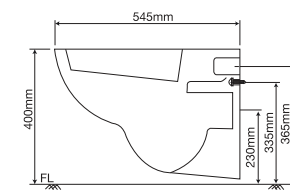

GeneveN

C0268 Closet
(522x350x380)
Available Colours: White, Neutral,
Warm, Bright