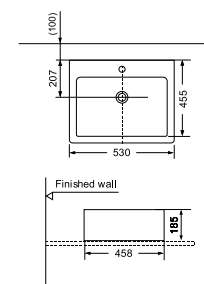

Trap

C2101* P Trap
C2104 P Trap - Small
Available Colour: White

Poise

C845I
(530 x 455 x 185mm)
Available Colours: White, Neutral

Inslim 515

NEW

C849J
(515 x 395 x 145mm)
Available Colour: White

Inslim 540