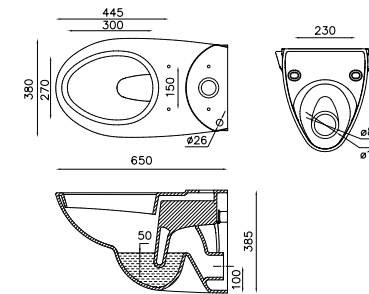

C847J (S-205mm)
(660x355x700)

Entice

C847K (S-285mm)
(630x370x690)

Cascade NXT: C0208

Wall Hung with Cistern

Wall Hung with Cistern

Flair

C0210 Closet (650x360x740)
E8292 Durasheen
Soft Close Seat Cover
C0768 Cistern Set including Fittings
Available Colours: White, Neutral, Warm, Bright