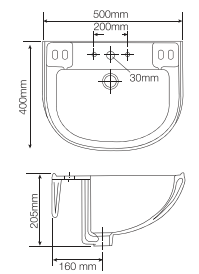

C0471 (CTH)/72 (SP)
(500 x 400 x 205mm)
Available Colours: White, Neutral,
Warm, Bright