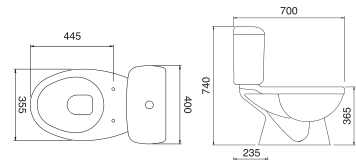

Viva Standard

NEW

C848T (S-200mm)
(640x368x785)
Available Colour: White

Floor Mounted Coupled Closet

Bristol N

C0294 Closet (S) including Seat Cover (700x400x740)
C0760 Cistern Set including Fittings
Available Colours: White, Neutral, Warm, Bright