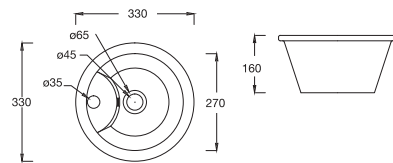

NEW

C0462
(410 x 365 x 185 mm)
Available Colours: White, Neutral,
Warm, Bright

Bowl Basin

RegalO

C846R
(330 x 270 x 160mm)
Available Colour: White

Qube N: C0486

Basin with Pedestal

Petal