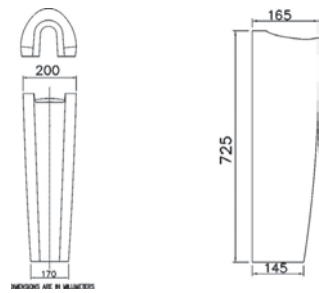

Pedestal

Cascade NXT

C0380
(165 x 200 x 725mm)

Available Colours: White, Neutral, Warm, Bright