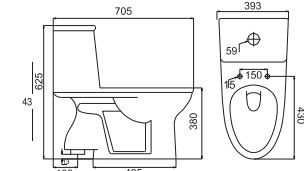

Single Piece Suite

Single Piece Suite

C849F (S-305mm)
(710x370x760)

NEW

C841D (S-305mm)
(737x383x672)
Available Colours: White, Neutral

C846E (S-100mm)
(705x393x625)

Qube

C844A (S-305mm)
(720x358x710)

C844L (S-305mm)
(680x365x760)
Available Colours: White, Neutral

C846D (S-220mm)
(710x380x701)

C844V (S-305mm)
(675x370x700)
Available Colours: White, Neutral

C849E (S-200mm)
(690x350x740)

NEW

C849D (S-290mm)
(680x400x730)