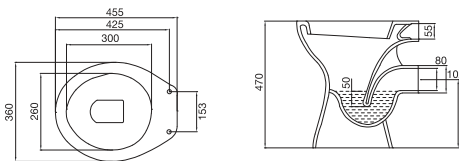

Cardiff: C0264 (Closet)
E8112 (Soft Close Seat Cover)

Seat Cover

Conventina (Special Needs)

Carron PP Closet

C0250 Carron Soft Closet
(455x360x470mm)
E8094 Solid Soft Close Seat Cover
Available Colours: White, Neutral