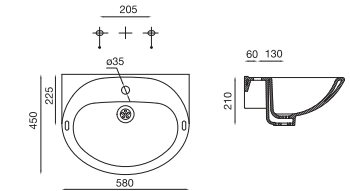

Latina

NEW

C848I
(600 x 415 x 150mm)

Titan

C0436 (CTH)
(640 x 510 x 200mm)
Available Colours: White, Neutral,
Warm, Bright

Inoya

C0443 Basin with integrated Ceramic
Waste Coupling
(560 x 440mm)
Available Colours: White, Neutral,
Warm, Bright