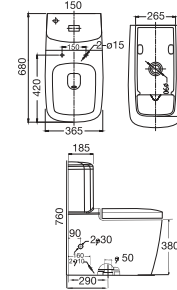

Sofia

C841D (S-305mm)
(737x383x672)
Available Colours: White, Neutral

Barron

C846E (S-100mm)
(705x393x625)

Qube

C844A (S-305mm)
(720x358x710)

Pal

C844L (S-305mm)
(680x365x760)
Available Colours: White, Neutral