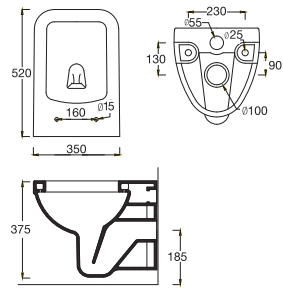

Regal

C846P Closet
(530x365x355)
Available Colour: White