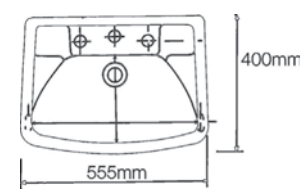

Cascade Classic