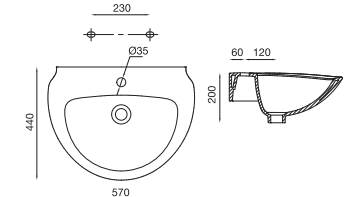

Cascade NXT

C0404 Basin (570x440x200mm)
C0380 Pedestal-Long
C0404 Basin (570x440x200mm)
C0379 Pedestal-Short

C8302 Spring
Available Colours: White, Soft, Warm, Bright

Basin with Pedestal