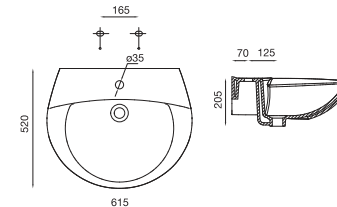

Available Colours: White, Neutral,
Warm, Bright

Zest

C846T Basin (565x410x195mm)
C846U Pedestal - Short
Available Colour: White

Cascade NXT

C0404 Basin (570x440x200mm)
C0380 Pedestal-Long
C0404 Basin (570x440x200mm)
C0379 Pedestal-Short