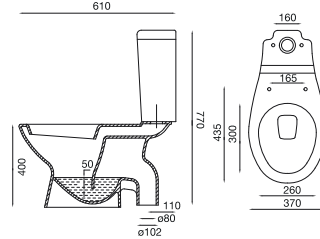

C0215/14/66 FM Closet (110mm S/P /230mm) (610x350x770)
E8307 Solid Plus Hush Seat Cover
C0769 Cistern Set including Fittings
Available Colours: White, Neutral, Warm, Bright

Petite

C0287*/88* (S/P) (460x350x400)
E8309 Petite Plus Seat Cover
Available Colours: White, Neutral, Warm, Bright