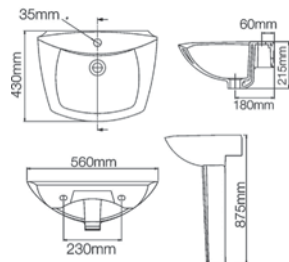

Neva

C0491 Basin
(560x430x215mm)
C0377 Pedestal-Long

Available Colours: White, Neutral,
Warm, Bright

Sutlej

C0473*(SP)/449 (CTH) Basin
(580x450x200mm)
C0314 Pedestal-Long

Available Colours: White, Neutral,
Warm, Bright