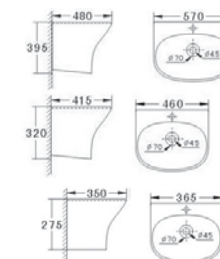

Petal

C847O One Piece Basin with Pedestal
(570x480x397mm)
C847P One Piece Basin with Pedestal
(460x415x320mm)
C847Q One Piece Basin with Pedestal
(365x350x275mm)
Available Colour: White

Venice N

C0484 Basin
(620x485x195mm)
C0377 Pedestal-Long
Available Colours: White, Neutral,
Warm, Bright