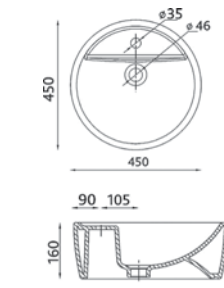

NEW

C0454
(480 mm)
Available Colour: White

Pristine IV

C846W
(430 x 355 x 120 mm)
Available Colour: White

Venus

NEW

C848P
(535 x 390 x 175 mm)
Available Colour: White

Flair

C0477
(450 x 450 x 160 mm)
Available Colours: White, Neutral,
Warm, Bright

Zest

C846V (with Tap Hole)
(480 x 385 x 160 mm)
Available Colour: White

Jazz

C848M
(400 x 350 x 150 mm)
Available Colour: White

Cascade NXT