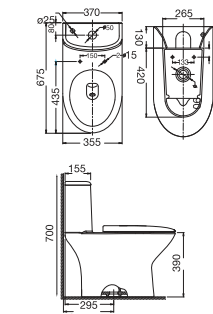

C844V (S-305mm)
(675x370x700)
Available Colours: White, Neutral

Crescent

C849E (S-200mm)
(690x350x740)

NEW