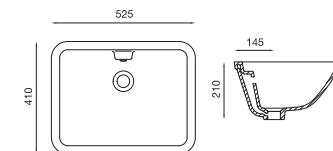

Pedestal

Cascade NXT

C0380
(165 x 200 x 725mm)

Available Colours: White, Neutral, Warm, Bright

Standard

C0371*
(155x 170 x 630mm)

Available Colours: White, Neutral, Warm, Bright

New

C0302
(205 x 255 x 620mm)

Available Colours: White, Neutral, Warm, Bright

Counter Top Basin (Self-Rimming)

Mini Oval

C0438
(450x400x185mm)

Available Colours: White, Neutral

Flair

C0464
(480x480x200mm)

Available Colours: White, Neutral

Counter Top Basin (Self-Rimming)

Leeds N

C0483
(560x455x200mm)

Available Colours: White, Neutral

Cascade NXT

C0431
(550x445x200mm)

Available Colours: White, Neutral

Aquarius

C0466 (SP)
(550x430x195mm)

Available Colours: White, Neutral

Havana N

C0440
(528x412x163mm)

Available Colours: White, Neutral

Maestro

C0425
(550 x 410 mm)

Available Colours: White, Neutral

Geneve N

C0441
(515x420x192mm)

Available Colours: White, Neutral

Below Counter Basin