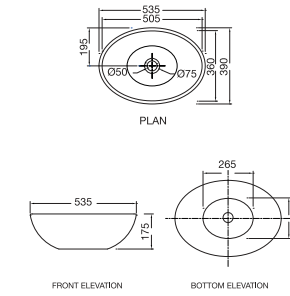

NEW

C0454
(480 mm)
Available Colour: White

Pristine IV

C846W
(430 x 355 x 120 mm)
Available Colour: White

Venus

NEW

C848P
(535 x 390 x 175 mm)
Available Colour: White

Flair

C0477
(450 x 450 x 160 mm)
Available Colours: White, Neutral,
Warm, Bright

Zest

C846V (with Tap Hole)
(480 x 385 x 160 mm)
Available Colour: White

Jazz

C848M
(400 x 350 x 150 mm)
Available Colour: White

Cascade NXT