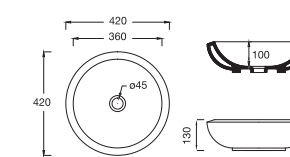

NEW

C0456
(560 x 430 x 130 mm)
Available Colour: White

C0429
(545 x 430 x 165 mm)

NEW

C0454
(480 mm)
Available Colour: White

C846W
(430 x 355 x 120 mm)
Available Colour: White

NEW

C848P
(535 x 390 x 175 mm)
Available Colour: White

C0477
(450 x 450 x 160 mm)
Available Colours: White, Neutral,
Warm, Bright

C846V (with Tap Hole)
(480 x 385 x 160 mm)
Available Colour: White

C848M
(400 x 350 x 150 mm)
Available Colour: White

C0402
(470 x 405 x 150 mm)
Available Colours: White, Neutral,
Warm, Bright

NEW

C848R
(430 x 430 x 170 mm)
Available Colour: White

NEW

C846Q
(420 x 420 x 130 mm)
Available Colour: White

Vallure

NEW

C0462
(410 x 365 x 185 mm)
Available Colours: White, Neutral,
Warm, Bright