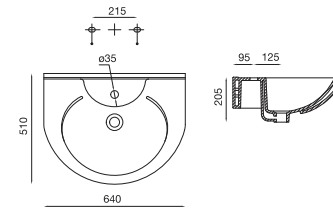

Latina

NEW

C848I
(600 x 415 x 150mm)

Titan

C0436 (CTH)
(640 x 510 x 200mm)
Available Colours: White, Neutral,
Warm, Bright

Inoya

C0443 Basin with integrated Ceramic
Waste Coupling
(560 x 440mm)
Available Colours: White, Neutral,
Warm, Bright