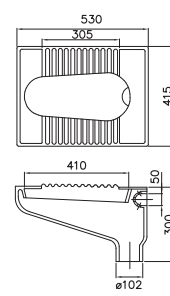

Thrift

C0116
(530x405x300)

Available Colours: White, Neutral, Warm, Bright

Glam: C0456

Bowl Basin