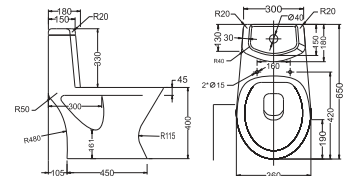

C849D (S-290mm)
(680x400x730)

Qube X

C847H (S110-200mm)
(650x360x725)
Available Colours: White, Neutral

Emperor

C844U Dual Outlet
(650x360x730)
E8117 Conversion Band (S-Trap 110)
Available Colours: White, Neutral