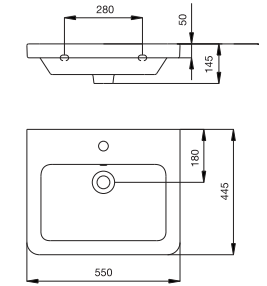

C0447
(550 x 445 x 170mm)

Oxford

C0406 *(SP)/34 (CTH)
(550 x 400mm)
Available Colours: White, Neutral,
Warm, Bright