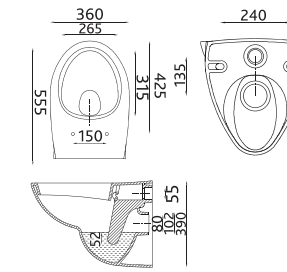

C846S Closet
(520x350x375)
Available Colour: White

Regal

C846P Closet
(530x365x355)
Available Colour: White

Flair

C0209 Closet (555x365x390)
E8292 Durasheen Soft Close Seat Cover
C8015 Fittings
Available Colours: White, Neutral,
Warm, Bright