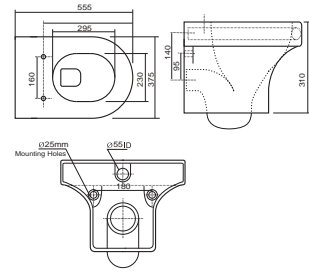

Viva Recta

NEW

C846G Closet
(520x355x400)
Available Colour: White