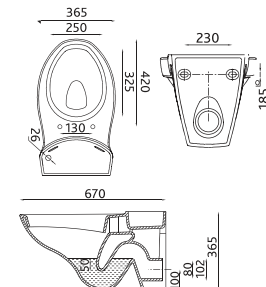

Cascade NXT

C0208 Closet (670x365x770)
C8300 Soft Close Seat Cover
C0771 Cistern Set including Fittings
Available Colours: White, Neutral, Warm, Bright