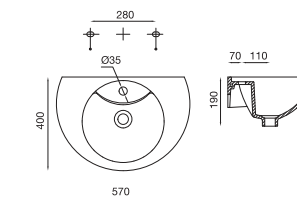

Niagara

C0493 Basin
(570x400x185mm)
C0378 Pedestal-Short
C8081 Spring & Bolt Set

Available Colours: White, Neutral,
Warm, Bright