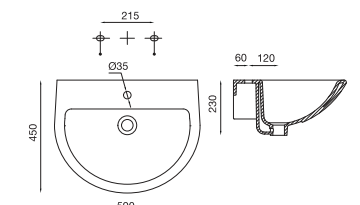

Bowl Basin

RegalO

C846R
(330 x 270 x 160mm)
Available Colour: White

Qube N: C0486

Basin with Pedestal

Petal

C847O One Piece Basin with Pedestal
(570x480x397mm)
C847P One Piece Basin with Pedestal
(460x415x320mm)
C847Q One Piece Basin with Pedestal
(365x350x275mm)
Available Colour: White

Venice N

C0484 Basin
(620x485x195mm)
C0377 Pedestal-Long
Available Colours: White, Neutral,
Warm, Bright

Cardiff

C0480 (SP)/81 (CTH)
Basin (580x450x220mm)
C0375 Pedestal - Long
Available Colours: White, Neutral,
Warm, Bright