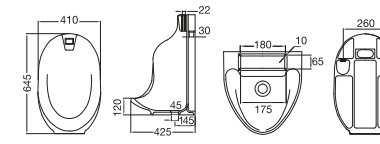

Flair

C0465
(480 x 480 x 200mm)
Available Colours: White, Neutral

Small Oval

C0419
(500 x 415 x 190mm)
Available Colours: White, Neutral

Electronic Urinal

Integrated N

C8061 Integrated AC with Power Source
C8062 Integrated DC
(425 x 410 x 645mm)
C8103 Power Source for AC
Available Colours: White, Neutral