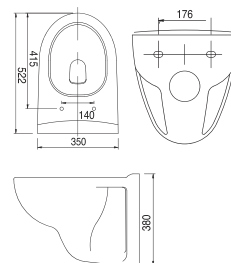

Havana N

C0267 Closet
(530x360x345)
Available Colours: White, Neutral,
Warm, Bright