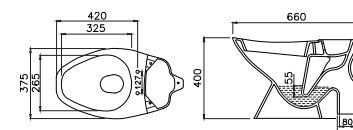

Floor Mounted Coupled Closet

Floor Mounted Coupled Closet

NEW

C0296 Closet Dual Outlet (S-220mm)
Including Soft Close Seat Cover
C0762 Cistern Including Fittings
(670x360x770)

C0232/86 Closet (S-110mm/P)
C8300 Soft Close Seat Cover
C0765 Cistern Including Fittings
(670x365x840)

C0283/4 Closet (S-110mm/P)
E8112 Soft Close Seat Cover
C0764 Cistern Including Fittings
(650x350x775)

C845H (S-220mm)
(635x350x820)
Available Colours: White, Neutral

C844B (S) S220mm
(690x380x790)
Available Colours: White, Neutral

NEW

C848S Coupled Closet
(635x355x770)
Available Colour: White

C0217 Closet (S)
(680x375x820)
C8300 Soft Close Seat Cover
C0766 Cistern Set including Fittings
Available Colours: White, Neutral,
Warm, Bright

Grace

C847M Dual Outlet (S-220mm)
(680x390x775)
Available Colour: White

NEW

C848T (S-200mm)
(640x368x785)
Available Colour: White