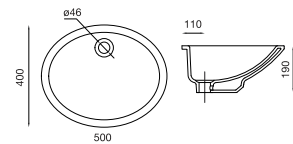

Below Counter Basin

Cascade NXT

C0407
(550 x 445 x 200mm)
Available Colours: White, Neutral

Niagara

C0494
(545 x 400 x 185mm)
Available Colours: White, Neutral

Flair

C0465
(480 x 480 x 200mm)
Available Colours: White, Neutral

Small Oval

C0419
(500 x 415 x 190mm)
Available Colours: White, Neutral

Electronic Urinal

Integrated N

C8061 Integrated AC with Power Source
C8062 Integrated DC
(425 x 410 x 645mm)
C8103 Power Source for AC
Available Colours: White, Neutral

E Whiz

C0584 AC with Power Source
C0585 DC
(360 x 345 x 565mm)
Available Colours: White, Neutral

Electronic Flush Sensor

Retrofit

C8087 Retrofit DC
C8088 Retrofit AC
Available Colours: White, Neutral

Concealed

C8295 Concealed DC
C8132 Concealed AC
Available Colours: White, Neutral