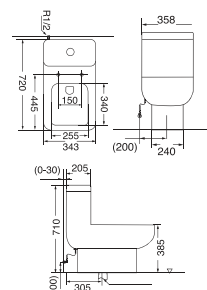

Sofia

C841D (S-305mm)
(737x383x672)
Available Colours: White, Neutral

Barron

C846E (S-100mm)
(705x393x625)

Qube

C844A (S-305mm)
(720x358x710)

Pal

C844L (S-305mm)
(680x365x760)
Available Colours: White, Neutral