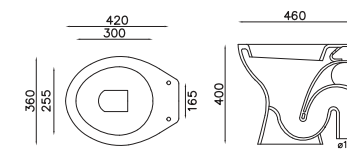

Floor Mounted Coupled Closet

C0294 Closet (S) including Seat Cover (700x400x740)
C0760 Cistern Set including Fittings
Available Colours: White, Neutral, Warm, Bright

C0237/81 Closet (S/P) (650x375x775)
E8292 Durasheen Soft Close Seat Cover
C0768 Cistern Set including Fittings
Available Colours: White, Neutral, Warm, Bright

C0292 Closet (S) including Seat Cover (710x400x760)
C0760 Cistern Set including Fittings
Available Colours: White, Neutral, Warm, Bright

European Water Closet

C0271* (S) Trap (660x600x400)
C0272* (P) Trap
C8131 Universal Seat Cover
Available Colours: White, Neutral, Warm, Bright

C0252 (S) (540x375x400)
E8307 Solid Plus Soft Close Seat Cover
Available Colours: White, Neutral, Warm, Bright

C0297* (S) Trap
C0278* (P) Trap (530x385x400)
E8292 Durasheen Soft Close Seat Cover
Available Colours: White, Neutral, Warm, Bright

C0262 Closet (620x375x785)
E8307 Solid Plus Soft Close Seat Cover
C0767 Cistern Set including Fittings
Available Colours: White, Neutral, Warm, Bright

C0293 Closet (620x375x785)
E8307 Solid Plus Soft Close Seat Cover
C0767 Cistern Set including Fittings
Available Colours: White, Neutral, Warm, Bright

C0215/14/66 FM Closet (110mm S/P /230mm) (610x350x770)
E8307 Solid Plus Hush Seat Cover
C0769 Cistern Set including Fittings
Available Colours: White, Neutral, Warm, Bright

C0287*/88* (S/P) (460x350x400)
E8309 Petite Plus Seat Cover
Available Colours: White, Neutral, Warm, Bright