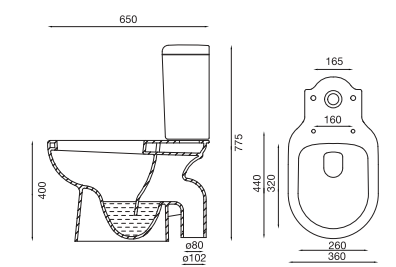

C0283/4 Closet (S-110mm/P)
E8112 Soft Close Seat Cover
C0764 Cistern Including Fittings
(650x350x775)

Poise