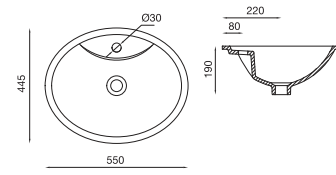

C0441
(515x420x192mm)

Available Colours: White, Neutral

Below Counter Basin

Below Counter Basin

Cascade NXT

C0407
(550 x 445 x 200mm)
Available Colours: White, Neutral

Niagara

C0494
(545 x 400 x 185mm)
Available Colours: White, Neutral