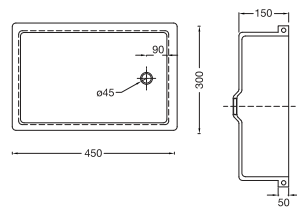

LLC & Lab Sink

Lab Sink Range

C0602 Lab Sink
(450x300x150)
Available Colours: White, Neutral

LLCs

C0774-LLC Cistern Set (Single Flush)
C0775-LLC Cistern Set (Dual Flush)
(240x560x330)
Available Colours: White, Neutral

Seat Cover

Conventina (Special Needs)

Carron PP Closet

C0250 Carron Soft Closet
(455x360x470mm)
E8094 Solid Soft Close Seat Cover
Available Colours: White, Neutral

Cardiff

E8112 Cardiff Soft Close
E8138 Cardiff
Available Colours: White,
Neutral, Warm, Bright

Durasheen

E8292 Durasheen Soft Close
E8293 Durasheen
Available Colours: White,
Neutral, Warm, Bright

Cascade NXT

C8300 Cascade NXT Soft Close
C8299 Cascade NXT
Available Colours: White, Neutral,
Warm, Bright

Cascade

C8140 Cascade Ultra Solid
C8012 Cascade
Available Colours: White,
Neutral, Warm, Bright