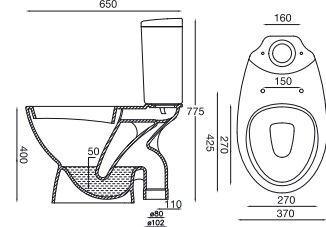

C0237/81 Closet (S/P) (650x375x775)
E8292 Durasheen Soft Close Seat Cover
C0768 Cistern Set including Fittings
Available Colours: White, Neutral, Warm, Bright

Avon N

C0292 Closet (S) including Seat Cover (710x400x760)
C0760 Cistern Set including Fittings
Available Colours: White, Neutral, Warm, Bright