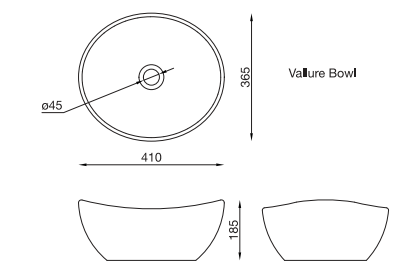

NEW

C0462
(410 x 365 x 185 mm)
Available Colours: White, Neutral,
Warm, Bright