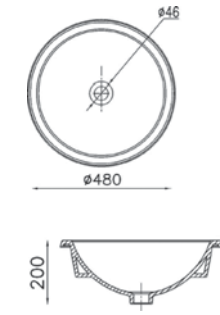

Flair

C0464
(480x480x200mm)

Available Colours: White, Neutral