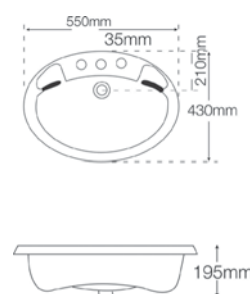

Aquarius

C0466 (SP)
(550x430x195mm)

Available Colours: White, Neutral

Havana N

C0440
(528x412x163mm)

Available Colours: White, Neutral