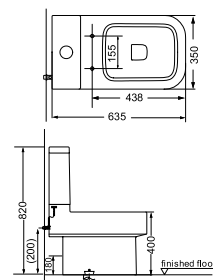

C845H (S-220mm)
(635x350x820)
Available Colours: White, Neutral

Qube