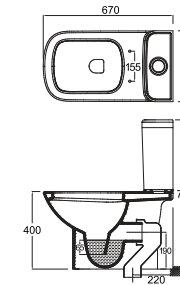

Viva Standard: C848T

Floor Mounted Coupled Closet

Floor Mounted Coupled Closet

Verve

NEW

C0296 Closet Dual Outlet (S-220mm)
Including Soft Close Seat Cover
C0762 Cistern Including Fittings
(670x360x770)

Cascade NXT