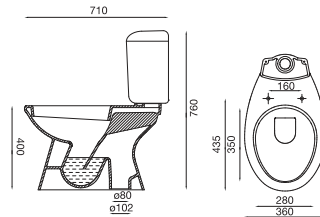

Floor Mounted Coupled Closet

C0294 Closet (S) including Seat Cover (700x400x740)
C0760 Cistern Set including Fittings
Available Colours: White, Neutral, Warm, Bright

C0237/81 Closet (S/P) (650x375x775)
E8292 Durasheen Soft Close Seat Cover
C0768 Cistern Set including Fittings
Available Colours: White, Neutral, Warm, Bright

C0292 Closet (S) including Seat Cover (710x400x760)
C0760 Cistern Set including Fittings
Available Colours: White, Neutral, Warm, Bright

European Water Closet

C0271* (S) Trap (660x600x400)
C0272* (P) Trap
C8131 Universal Seat Cover
Available Colours: White, Neutral, Warm, Bright

C0252 (S) (540x375x400)
E8307 Solid Plus Soft Close Seat Cover
Available Colours: White, Neutral, Warm, Bright

C0297* (S) Trap
C0278* (P) Trap (530x385x400)
E8292 Durasheen Soft Close Seat Cover
Available Colours: White, Neutral, Warm, Bright

C0262 Closet (620x375x785)
E8307 Solid Plus Soft Close Seat Cover
C0767 Cistern Set including Fittings
Available Colours: White, Neutral, Warm, Bright

C0293 Closet (620x375x785)
E8307 Solid Plus Soft Close Seat Cover
C0767 Cistern Set including Fittings
Available Colours: White, Neutral, Warm, Bright

C0215/14/66 FM Closet (110mm S/P /230mm) (610x350x770)
E8307 Solid Plus Hush Seat Cover
C0769 Cistern Set including Fittings
Available Colours: White, Neutral, Warm, Bright

C0287*/88* (S/P) (460x350x400)
E8309 Petite Plus Seat Cover
Available Colours: White, Neutral, Warm, Bright