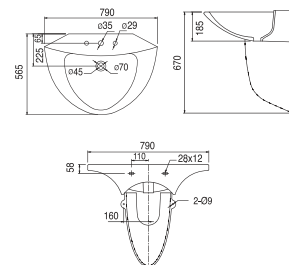

C8302 Spring
Available Colours: White, Soft, Warm, Bright

Basin with Pedestal

Glory

C846Y Basin
(530 x 410mm)
C846Z Pedestal-Long

Sofia

C481Q Basin
(790x565x185mm)
C841S Pedestal-Short

Qube N

C0486 Basin
(600x460x505mm)
C0382 Pedestal-Short