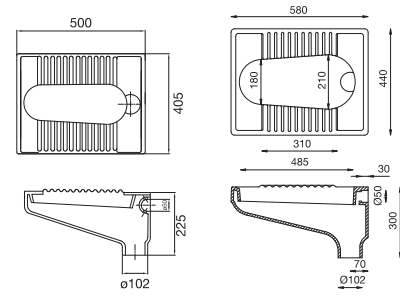

Petite

C0287*/88* (S/P) (460x350x400)
E8309 Petite Plus Seat Cover
Available Colours: White, Neutral, Warm, Bright

Squatting Pan

Orissa

C0117* (580x440x300)
C0111 (500x405x255)

Available Colours: White, Neutral, Warm, Bright