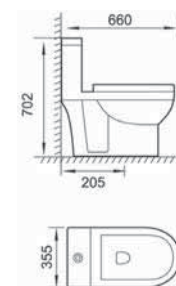

Entice

C847K (S-285mm)
(630x370x690)