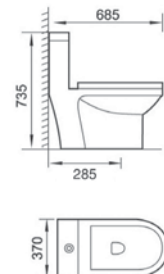

Opula

C847L (P)
(645x365x705)