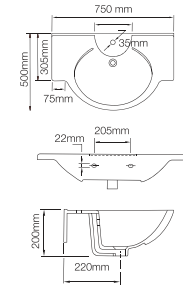

C0479
(750 x 500 x 200mm)
Available Colours: White, Neutral,
Warm, Bright

Viva Recta