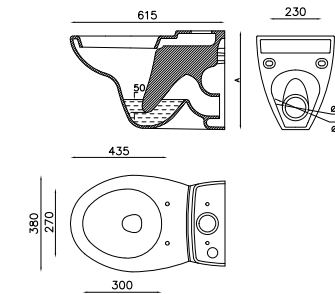

Indus

C0265 Closet (600x380x740)
E8307 Solid Plus Soft Close Seat Cover
C0769 Cistern Set including Fittings
Available Colours: White, Neutral, Warm, Bright