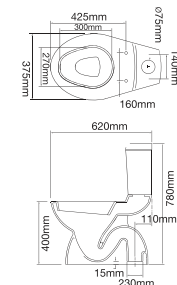

C0293 Closet (620x375x785)
E8307 Solid Plus Soft Close Seat Cover
C0767 Cistern Set including Fittings
Available Colours: White, Neutral, Warm, Bright

Indus