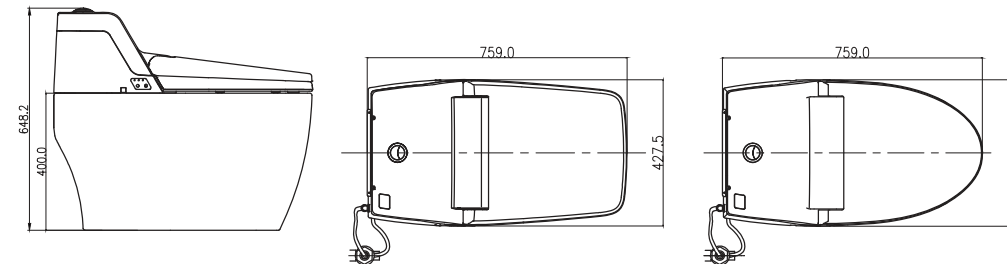

Electronic Toilets-Features

Cleaning function

The temperature and pressure/intensity of the water can be adjusted by each user.

Drying function

An adjustable temperature air flow dries the wet zones after the cleaning.

Seat and Cover

Soft and silent descent and closure of the toilet cover and adjustable-temperature seat.

Maximum Hygiene

The nozzle is extended automatically the nozzle cleans itself with water.

Remote control

Totally intuitive remote control for greater comfort and well-being.

Antibacterian

Seat and cover treated with antibacterian substance, that prevents bacteria build up.

Oscilating cleaning

A specific function that enlarges the cleaning zone thanks to the back-and-forth movement of the nozzle.

Energy saving

This function sets the standby mode when the Wellness Toilet is not in use in order to save energy.

Pulsating Cleaning

A specific function for cleaning by means of intermittent jets of water.

Electronic Toilet - Luxury

NEW

Electronic Toilet - Luxury

i-Klin Plus (740x461x595mm)
C880146

The i-Klin Plus WC combines design and comfort. It is a class apart and a true representation of multi-faceted luxury.

Features include: remote control, energy saving function, seat warmer, dryer, anti-bacterial Soft close seat and cover, auto-cleaning, self-cleaning nozzle, instant water heating and temperature adjustment, catalyst deodorization and water saving dual flush.