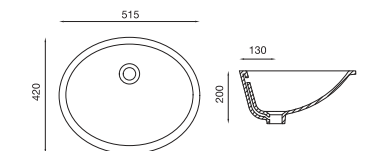

Below Counter Basin