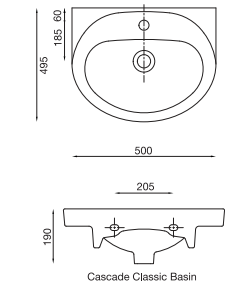

Latina

NEW

C848I
(600 x 415 x 150mm)

Titan

C0436 (CTH)
(640 x 510 x 200mm)
Available Colours: White, Neutral,
Warm, Bright

Inoya

C0443 Basin with integrated Ceramic
Waste Coupling
(560 x 440mm)
Available Colours: White, Neutral,
Warm, Bright

Cascade Classic

C0476
(500 x 395 x 190mm)
Available Colours: White, Neutral,
Warm, Bright

Indus

C0471 (CTH)/72 (SP)
(500 x 400 x 205mm)
Available Colours: White, Neutral,
Warm, Bright

Pedestal

Cascade NXT

C0380
(165 x 200 x 725mm)