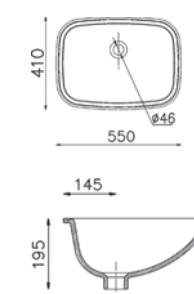

Leeds N

C0483
(560x455x200mm)

Available Colours: White, Neutral

Cascade NXT

C0431
(550x445x200mm)

Available Colours: White, Neutral

Aquarius

C0466 (SP)
(550x430x195mm)

Available Colours: White, Neutral

Havana N

C0440
(528x412x163mm)

Available Colours: White, Neutral

Maestro

C0425
(550 x 410 mm)

Available Colours: White, Neutral

Geneve N

C0441
(515x420x192mm)

Available Colours: White, Neutral

Below Counter Basin

Below Counter Basin

Cascade NXT

C0407
(550 x 445 x 200mm)
Available Colours: White, Neutral

Niagara

C0494
(545 x 400 x 185mm)
Available Colours: White, Neutral