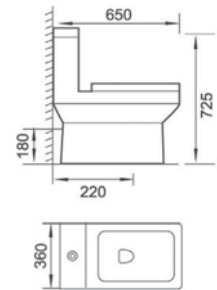

C847H (S110-200mm)
(650x360x725)
Available Colours: White, Neutral

Emperor

C844U Dual Outlet
(650x360x730)
E8117 Conversion Band (S-Trap 110)
Available Colours: White, Neutral