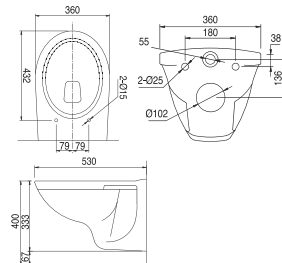

Cascade NXT

C0207 Closet
(540x365x390)
C8300 Soft Close Seat Cover
C8015 Fittings
Available Colours: White, Neutral,
Warm, Bright