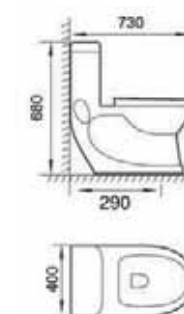

C849D (S-290mm)
(680x400x730)