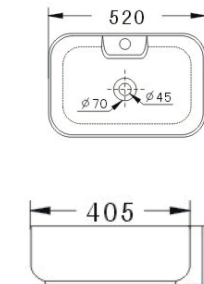

Trap

C2101* P Trap
C2104 P Trap - Small
Available Colour: White

Poise

C845I
(530 x 455 x 185mm)
Available Colours: White, Neutral

Inslim 515

NEW

C849J
(515 x 395 x 145mm)
Available Colour: White

Inslim 540