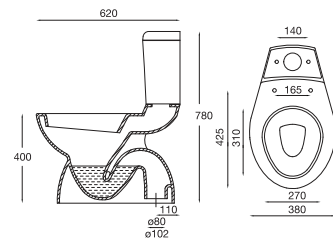

C0262 Closet (620x375x785)
E8307 Solid Plus Soft Close Seat Cover
C0767 Cistern Set including Fittings
Available Colours: White, Neutral, Warm, Bright

Niagara 230mm