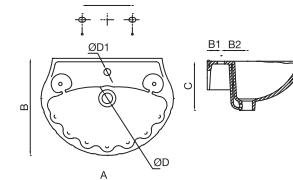

Basin with Pedestal

Qube X

C847N Basin with Long Pedestal
(550 x 430 x 195mm)

Neva

C0491 Basin
(560x430x215mm)
C0377 Pedestal-Long

Available Colours: White, Neutral,
Warm, Bright

Sutlej

C0473*(SP)/449 (CTH) Basin
(580x450x200mm)
C0314 Pedestal-Long

Available Colours: White, Neutral,
Warm, Bright

Avon N

C0482 Basin
(635x510mm)
C0381 Pedestal-Short

Available Colours: White, Neutral,
Warm, Bright

Zest

C846T Basin (565x410x195mm)
C846U Pedestal - Short
Available Colour: White

Cascade NXT

C0404 Basin (570x440x200mm)
C0380 Pedestal-Long
C0404 Basin (570x440x200mm)
C0379 Pedestal-Short

C8302 Spring
Available Colours: White, Soft, Warm, Bright

Basin with Pedestal

Glory

C846Y Basin
(530 x 410mm)
C846Z Pedestal-Long

Sofia

C481Q Basin
(790x565x185mm)
C841S Pedestal-Short

Qube N

C0486 Basin
(600x460x505mm)
C0382 Pedestal-Short

Available Colours: White, Neutral,
Warm, Bright

Oyster

C0478 (CTH) Basin
(580x425x215mm)
C0373 Pedestal-Long

Available Colours: White, Neutral,
Warm, Bright

Niagara

C0493 Basin
(570x400x185mm)
C0378 Pedestal-Short
C8081 Spring & Bolt Set

Available Colours: White, Neutral,
Warm, Bright

Flair

C0460 Basin
(550x400x185mm)
C0316 Pedestal-Short
C8302 Spring

Available Colours: White, Neutral,
Warm, Bright