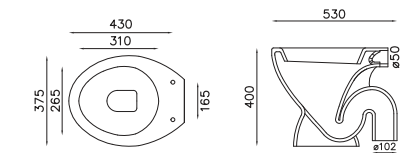

Niagara 110mm