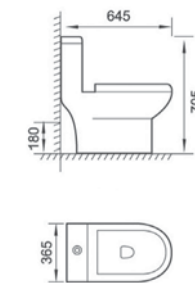

C847H (S110-200mm)
(650x360x725)
Available Colours: White, Neutral

C844U Dual Outlet
(650x360x730)
E8117 Conversion Band (S-Trap 110)
Available Colours: White, Neutral

C847I (S-285mm)
(685x370x735)

C847L (P)
(645x365x705)

Prince

C849N/O/P (S-290/230/105mm)
(695x355x640)

A	290
B	230
C	105

C847J (S-205mm)
(660x355x700)

C847K (S-285mm)
(630x370x690)