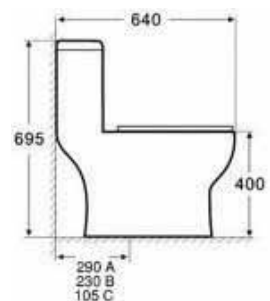

Stanza

C847I (S-285mm)
(685x370x735)

Opula

C847L (P)
(645x365x705)

Prince

C849N/O/P (S-290/230/105mm)
(695x355x640)

A	290
B	230
C	105

Grace