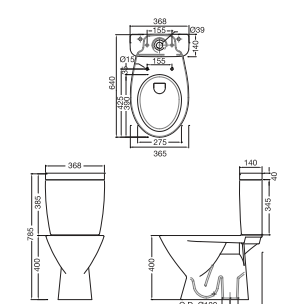

NEW

C848T (S-200mm)
(640x368x785)
Available Colour: White