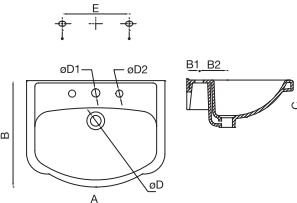

Avon N

C0482 Basin
(635x510mm)
C0381 Pedestal-Short

Available Colours: White, Neutral,
Warm, Bright