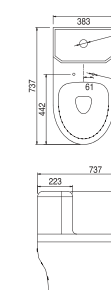

C841D (S-305mm)
(737x383x672)
Available Colours: White, Neutral

Barron

C846E (S-100mm)
(705x393x625)