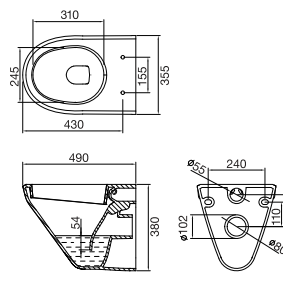

Cascade NXT

C0207 Closet
(540x365x390)
C8300 Soft Close Seat Cover
C8015 Fittings
Available Colours: White, Neutral,
Warm, Bright

Indus

C0255 Closet
E8305 Indus Plus Soft Close Seat Cover
(490 x 355 x 380)