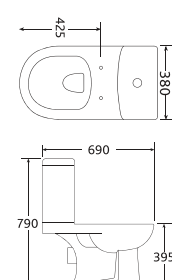

Poise

C845H (S-220mm)
(635x350x820)
Available Colours: White, Neutral

Qube

C844B (S) S220mm
(690x380x790)
Available Colours: White, Neutral

Viva Recta

NEW

C848S Coupled Closet
(635x355x770)
Available Colour: White