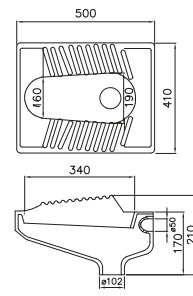

Asian

C0123
(500x400x210)

Available Colours: White, Neutral, Warm, Bright