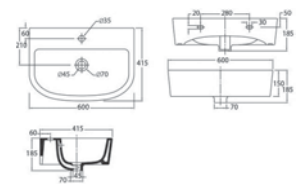

Latina

NEW

C848I
(600 x 415 x 150mm)

Titan

C0436 (CTH)
(640 x 510 x 200mm)
Available Colours: White, Neutral,
Warm, Bright

Inoya

C0443 Basin with integrated Ceramic
Waste Coupling
(560 x 440mm)
Available Colours: White, Neutral,
Warm, Bright