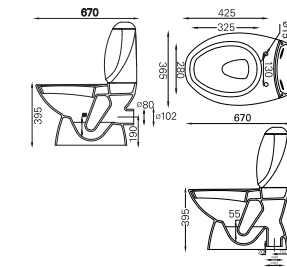

C0232/86 Closet (S-110mm/P)
C8300 Soft Close Seat Cover
C0765 Cistern Including Fittings
(670x365x840)

Cardiff