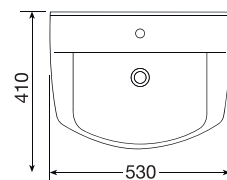

C8302 Spring
Available Colours: White, Soft, Warm, Bright

Basin with Pedestal

Glory

C846Y Basin
(530 x 410mm)
C846Z Pedestal-Long

Sofia

C481Q Basin
(790x565x185mm)
C841S Pedestal-Short

Qube N

C0486 Basin
(600x460x505mm)
C0382 Pedestal-Short