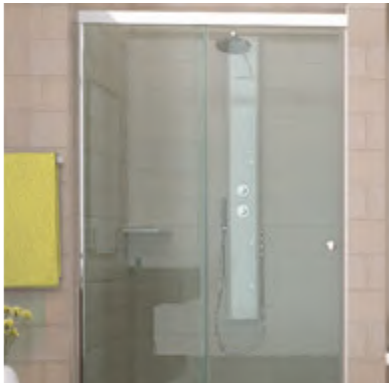

Adena: 2 Part

Specifications

Wall to wall shower enclosure with one fixed glass and one sliding door

Glass: 6mm

Finish: Chrome

(Right Ver.)

BSD-CHR-SDR1015X

H: 2000 W: 1000 - 1500 Rs. 29,400