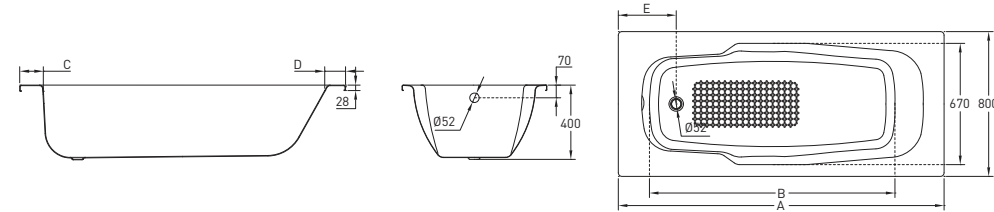

### ATALÁNTICA

**NEW**

AVAILABLE SIZES  
 C87421C - 1800 x 800 mm  
 C87431C - 1700 x 800 mm

AVAILABLE COLOURS  
 White

A	B	C	D	E
1800	1355	130	120	320
1700	1355	80	70	280

Dimensions in millimeter

C8735A1 - Bathtub Overflow (with siphon, overflow and connection pipe)

### UNIVERSAL

**NEW**

AVAILABLE SIZES  
 C8744 - 1700 x 750 mm  
 C8745 - 1600 x 750 mm  
 C8746 - 1500 x 750 mm

AVAILABLE COLOURS

ORDERING PROCESS: C8745 (1600 X 750 MM) IN MERRY GREEN COLOUR, ORDERING SAP CODE: C87455D