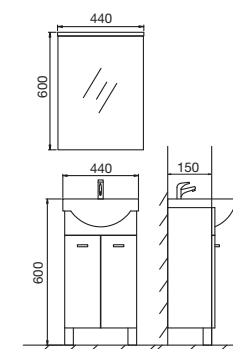

Aster

C845J99 Mirror Cabinet (White)
(440 x 150 x 600mm)

C845B46 Base Cabinet (White)

C847V87 Base Cabinet (Red)

C847V85 Base Cabinet (Choco)

C847W87 Base Cabinet (Red & White)

(440 x 350 x 880mm)

Finish

White ☐ Red ☐ Choco ☐ Red & White ☐