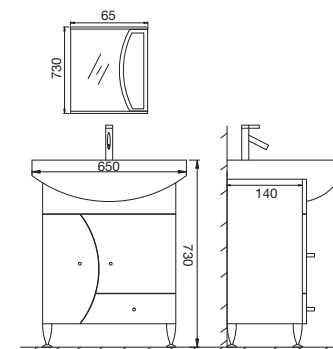

Vanity Features

Soft close (drawers)

Thanks to this slow closing system, drawers will close softly and slowly, for extended product durability.

Soft close (doors)

Thanks to this slow closing system, doors will close softly and slowly, for extended product durability.

Moisture Resistant

Made from high-moisture resistant particle wood, ideal for dry areas and cabinets come with additional edge-bending that ensures durability.

Water Proof

The units are made of water proof PVC board, thus ensuring years of corrosion-proof usage in bathroom spaces.

5 Years Warranty

These units come with a 5 years warranty so that you enjoy the freedom of utility with complete peace of mind.

Vanity Cabinets

PVC-Floor Mounted Range

Orchid

C845L99 Mirror Cabinet (White)
(650 x 140 x 730mm)

C845D46 Base Cabinet (White)

C847787 Base Cabinet (Red)

C847785 Base Cabinet (Choco)

C847T87 Base Cabinet (Red & White)

(650 x 510 x 800mm)

Finish

White ☐ Red ☐ Choco ☐ Red & White ☐

Aster

C845J99 Mirror Cabinet (White)
(440 x 150 x 600mm)

C845B46 Base Cabinet (White)

C847V87 Base Cabinet (Red)

C847V85 Base Cabinet (Choco)

C847W87 Base Cabinet (Red & White)

(440 x 350 x 880mm)

Finish

White ☐ Red ☐ Choco ☐ Red & White ☐