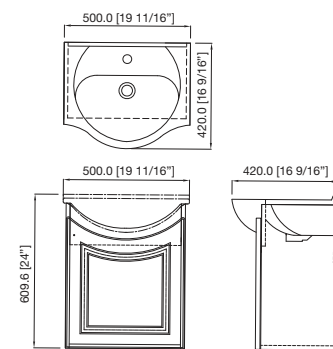

Duke

C843M46 (White)
C843M85 (Choco)
(500 x 300 x 435mm)

- Made from high moisture resistance particle wood
- Edge bending of Cabinet for durability