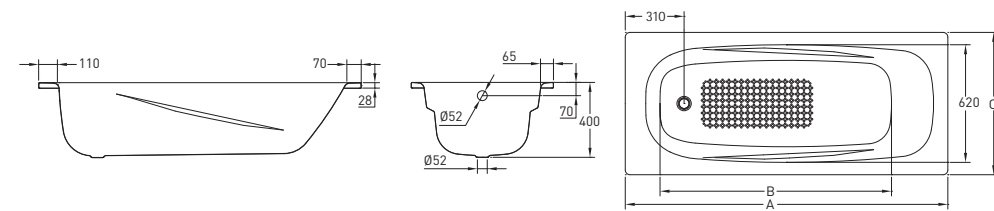

A	B	C
1700	1260	750
1600	1160	750
1500	1060	750

Dimensions in millimeter

C8735A1 - Bathtub Overflow (with siphon, overflow and connection pipe)

Ceramic Steel

EUROPA

AVAILABLE SIZES
C8722A1 - 1700 x 700 mm
C8732A1 - 1600 x 700 mm
C8723A1 - 1500 x 700 mm

AVAILABLE COLOURS
White