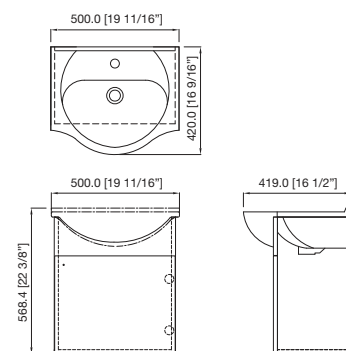

## Duke

C843M46 (White)  
C843M85 (Choco)  
(500 x 300 x 435mm)

- Made from high moisture resistance particle wood
- Edge bending of Cabinet for durability

## Indus

C843W46  
(Choco White Combo)  
(473 x 300 x 533mm)