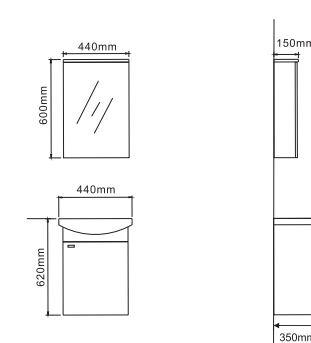

Studio

C846M46 Mirror Cabinet
(440 x 150 x 600mm)
C846L46 Base Cabinet
(440 x 330 x 620mm)