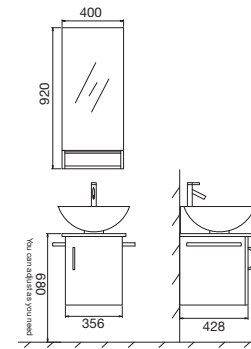

Rose

- Made from high moisture resistance particle wood
- Edge bending of Cabinet for durability

C845M99 Mirror+Shelf (White) (400 x 920mm)
C845E46 Base Cabinet (White) (500 x 450 x 360mm)
C848A87 Base Cabinet (Red)
C848B87 Base Cabinet (Choco)
C848A85 Base Cabinet (Red & White)

Finish
White Red Choco Red & White