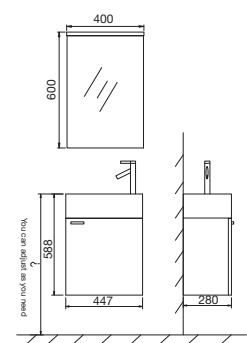

Lavender

C845K99 Mirror Cabinet (White)
(400 x 150 x 600mm)
C845C46 Base Cabinet (White)
C848D87 Base Cabinet (Red)
C848D85 Base Cabinet (Choco)
C848E87 Base Cabinet (Red & White)
(450 x 280 x 590mm)

Finish
White Red Choco Red & White