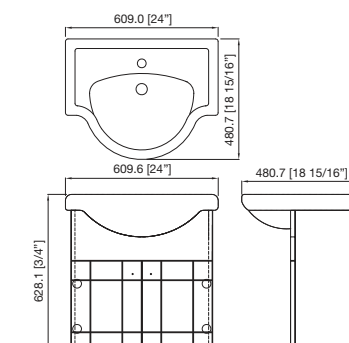

## Studio

C846M46 Mirror Cabinet  
(440 x 150 x 600mm)  
C846L46 Base Cabinet  
(440 x 330 x 620mm)

## Sofia

C843O46 (White)  
C843O85 (Choco)  
(660 x 435 x 609mm)

- Made from high moisture resistance particle wood
- Edge bending of Cabinet for durability