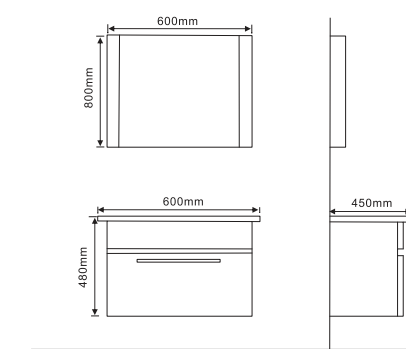

# MDF-Wall Hung Range

## Dani 900

C846K46 Mirror  
(900 x 800mm)  
C846J46 Base Cabinet  
(900 x 460 x 580mm)

## Venice

C846O46 Mirror  
(600 x 800mm)  
C846N46 Base Cabinet  
(600 x 450 x 480mm)