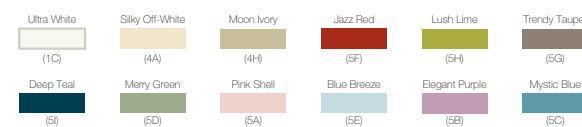

ORDERING PROCESS: C8745 (1600 X 750 MM) IN MERRY GREEN COLOUR, ORDERING SAP CODE: C87455D