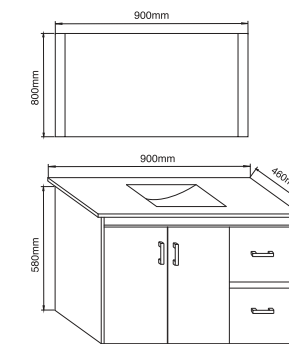

## Venice

C846O46 Mirror  
(600 x 800mm)  
C846N46 Base Cabinet  
(600 x 450 x 480mm)