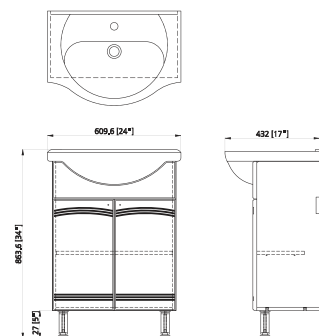

- Made from high moisture resistance particle wood
- Edge bending of Cabinet for durability