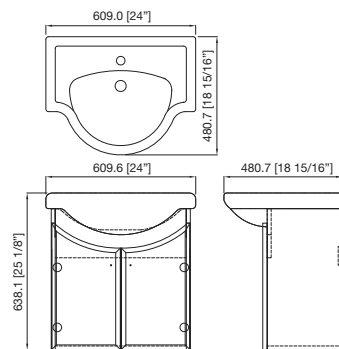

MDF-Wall Hung Range

Avon

C843N46 (White)
C843N85 (Choco)
(660 x 435 x 609mm)

- Made from high moisture resistance particle wood
- Edge bending of Cabinet for durability